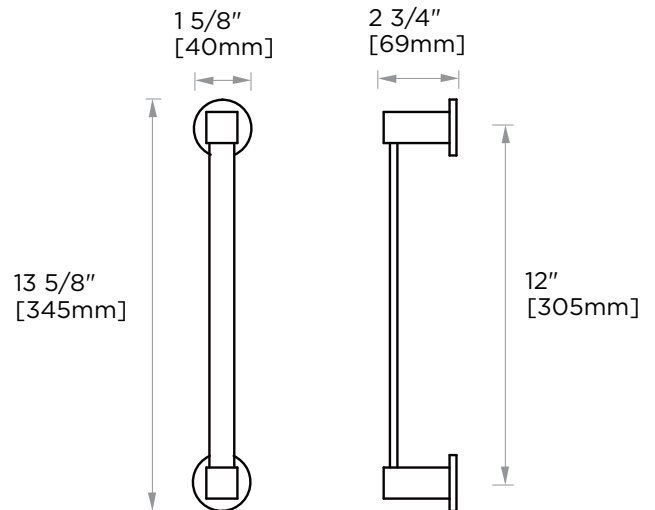

Includes Rosette : 40X4mm
Without Rosette

With Rosette

LISBON COLLECTION

TOWEL BAR 12"

277120

PRODUCT NAME: TOWEL BAR 12"

PRODUCT CODE: 277120

MATERIAL: All-brass construction

WARRANTY:

Lifetime Limited (Residential Use)
One Year (Commercial Use)

NOTE: Dimensions and specifications are subject to change without notice.

LISBON COLLECTION

Large Square Rosette
277SQLG 45X12mm

Small Round Rosette
137RDSM 40X4mm

Large Round Rosette
137RDLG 48X10mm

NOTE: Dimensions and specifications are subject to change without notice.