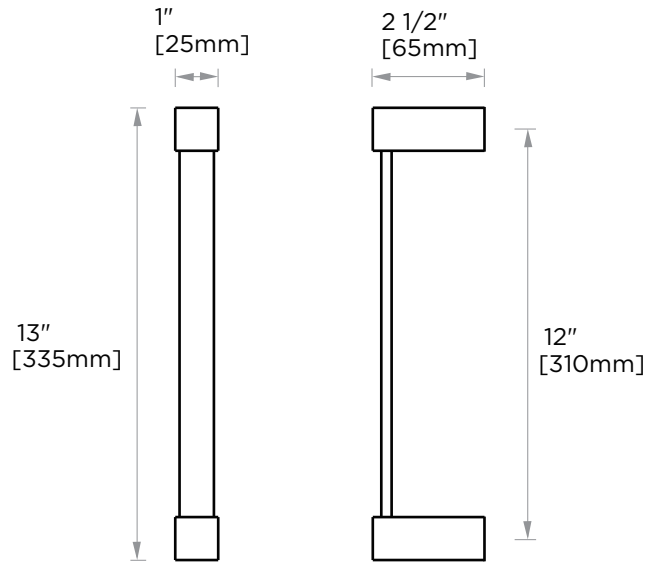

Includes Rosette : 40X4mm
Without Rosette

With Rosette

LISBON COLLECTION

TOWEL BAR 12"

277120

PRODUCT NAME: TOWEL BAR 12"

PRODUCT CODE: 277120

MATERIAL: All-brass construction

WARRANTY:

Lifetime Limited (Residential Use)
One Year (Commercial Use)

NOTE: Dimensions and specifications are subject to change without notice.

LISBON COLLECTION

Large Square Rosette
277SQLG 45X12mm

Small Round Rosette
137RDSM 40X4mm

Large Round Rosette
137RDLG 48X10mm

NOTE: Dimensions and specifications are subject to change without notice.