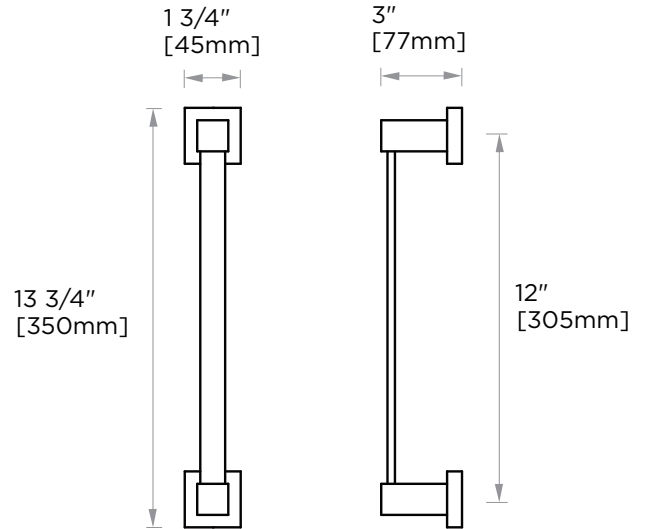

Includes Rosette : 40X4mm
Without Rosette

With Rosette

LISBON COLLECTION

TOWEL BAR 12"

277120

PRODUCT NAME: TOWEL BAR 12"

PRODUCT CODE: 277120

MATERIAL: All-brass construction

WARRANTY:

Lifetime Limited (Residential Use)
One Year (Commercial Use)

NOTE: Dimensions and specifications are subject to change without notice.

LISBON COLLECTION

Large Square Rosette
277SQLG 45X12mm

Small Round Rosette
137RDSM 40X4mm

Large Round Rosette
137RDLG 48X10mm

NOTE: Dimensions and specifications are subject to change without notice.