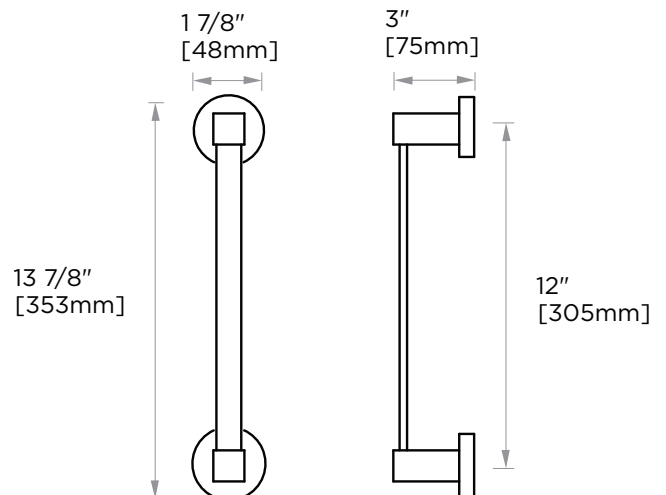

Includes Rosette : 40X4mm
Without Rosette

With Rosette

LISBON COLLECTION

TOWEL BAR 12"

277120

PRODUCT NAME: TOWEL BAR 12"

PRODUCT CODE: 277120

MATERIAL: All-brass construction

WARRANTY:

Lifetime Limited (Residential Use)
One Year (Commercial Use)

NOTE: Dimensions and specifications are subject to change without notice.

LISBON COLLECTION

Large Square Rosette
277SQLG 45X12mm

Small Round Rosette
137RDSM 40X4mm

Large Round Rosette
137RDLG 48X10mm

NOTE: Dimensions and specifications are subject to change without notice.