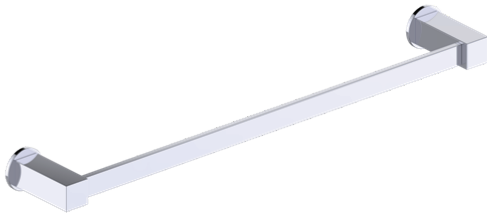

Includes Rosette : 40X4mm
Without Rosette

With Rosette

LISBON COLLECTION

TOWEL BAR 12"

277120

PRODUCT NAME: TOWEL BAR 12"

PRODUCT CODE: 277120

MATERIAL: All-brass construction

KEY FEATURES: Contemporary design. Square base with clean and elongated lines.

STOCKED FINISHES:

- Polished Chrome (99)
- Brushed Nickel (81)
- Polished Nickel (68)
- Matte Black (48)

SPECIAL FINISHES AVAILABLE: 26 options available. Please see our website for full list samples

WARRANTY:

Lifetime Limited (Residential Use)
One Year (Commercial Use)

NOTE: Dimensions and specifications are subject to change without notice.

LISBON COLLECTION

Large Square Rosette
277SQLG 45X12mm

Small Round Rosette
137RDSM 40X4mm

Large Round Rosette
137RDLG 48X10mm

NOTE: Dimensions and specifications are subject to change without notice.