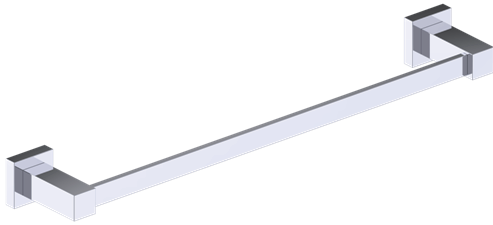

Includes Rosette : 40X4mm
Without Rosette

With Rosette

LISBON COLLECTION

TOWEL BAR 12"

277120

PRODUCT NAME: TOWEL BAR 12"

PRODUCT CODE: 277120

MATERIAL: All-brass construction

WARRANTY:

Lifetime Limited (Residential Use)
One Year (Commercial Use)

NOTE: Dimensions and specifications are subject to change without notice.

LISBON COLLECTION

Large Square Rosette
277SQLG 45X12mm

Small Round Rosette
137RDSM 40X4mm

Large Round Rosette
137RDLG 48X10mm

NOTE: Dimensions and specifications are subject to change without notice.