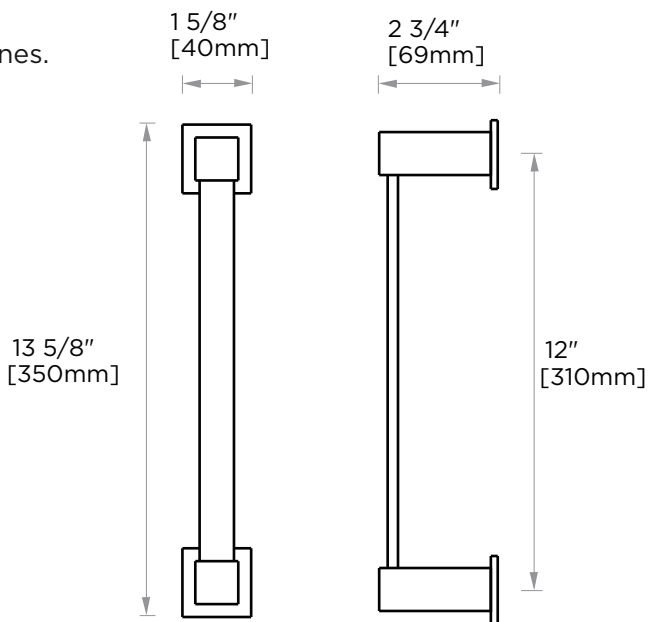

Includes Rosette : 40X4mm
Without Rosette

With Rosette

LISBON COLLECTION

TOWEL BAR 12"

277120

PRODUCT NAME: TOWEL BAR 12"

PRODUCT CODE: 277120

MATERIAL: All-brass construction

WARRANTY:

Lifetime Limited (Residential Use)
One Year (Commercial Use)

NOTE: Dimensions and specifications are subject to change without notice.

LISBON COLLECTION

Large Square Rosette
277SQLG 45X12mm

Small Round Rosette
137RDSM 40X4mm

Large Round Rosette
137RDLG 48X10mm

NOTE: Dimensions and specifications are subject to change without notice.