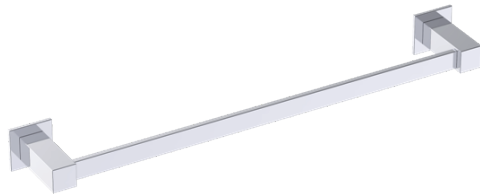

Includes Rosette : 40X4mm
Without Rosette

With Rosette

LISBON COLLECTION

TOWEL BAR 12"

277120

PRODUCT NAME: TOWEL BAR 12"

PRODUCT CODE: 277120

MATERIAL: All-brass construction

KEY FEATURES: Contemporary design. Square base with clean and elongated lines.

STOCKED FINISHES:

- Polished Chrome (99)
- Brushed Nickel (81)
- Polished Nickel (68)
- Matte Black (48)

SPECIAL FINISHES AVAILABLE: 26 options available. Please see our website for full list samples

WARRANTY:

Lifetime Limited (Residential Use)
One Year (Commercial Use)

NOTE: Dimensions and specifications are subject to change without notice.

LISBON COLLECTION

Large Square Rosette
277SQLG 45X12mm

Small Round Rosette
137RDSM 40X4mm

Large Round Rosette
137RDLG 48X10mm

NOTE: Dimensions and specifications are subject to change without notice.