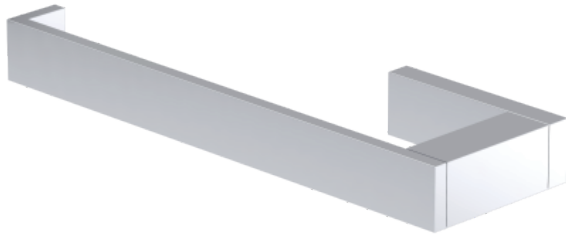

**MUNICH COLLECTION**  
**TOWEL RING**  
288461L

**PRODUCT NAME:** TOWEL RING

**PRODUCT CODE:** 288461L

**MATERIAL:** All-brass construction

**KEY FEATURES:** Contemporary design.  
Strong rectangular shapes,  
balanced by slender linear lines.