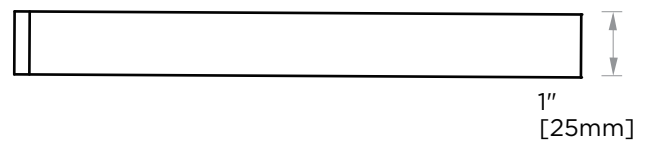

NOTE: Dimensions and specifications are subject to change without notice.