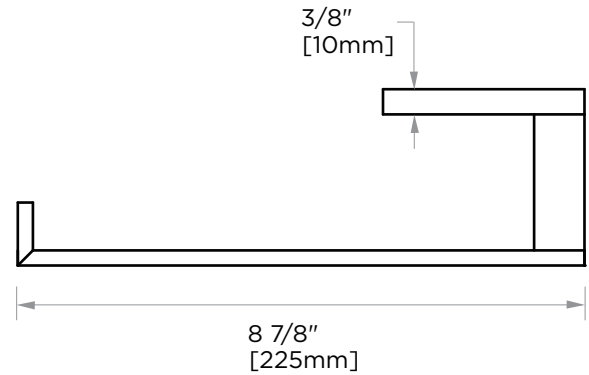

**MUNICH COLLECTION**  
**TOWEL RING**  
288461L

**PRODUCT NAME:** TOWEL RING

**PRODUCT CODE:** 288461L

**MATERIAL:** All-brass construction

**KEY FEATURES:** Contemporary design.  
Strong rectangular shapes,  
balanced by slender linear lines.