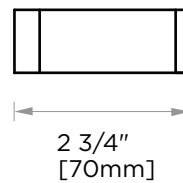

NOTE: Dimensions and specifications are subject to change without notice.