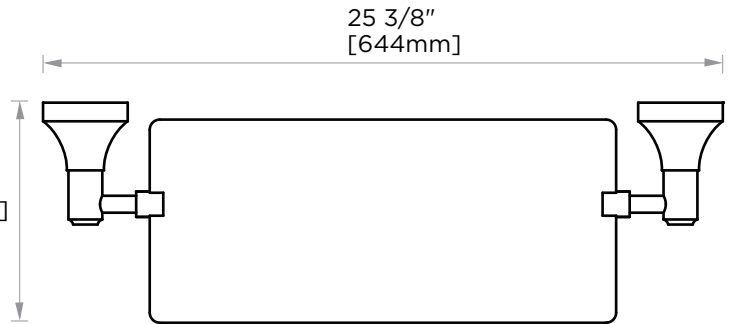

GLASGOW COLLECTION
GLASS SHELF
390671

Clear glass

5 1/8"
[130mm]

PRODUCT NAME: GALSS SHELF

PRODUCT CODE: 390671

MATERIAL: All-brass construction

KEY FEATURES: Contemporary design.
With bell-shaped anchors
and tubular elements.