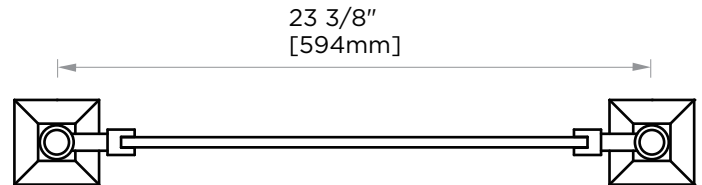

WARRANTY:

Lifetime Limited (Residential Use)
One Year (Commercial Use)

NOTE: Dimensions and specifications are subject to change without notice.