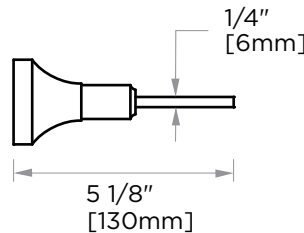

GLASGOW COLLECTION
GLASS SHELF
390671

Clear glass

5 1/8"
[130mm]

PRODUCT NAME: GALSS SHELF

PRODUCT CODE: 390671

MATERIAL: All-brass construction

KEY FEATURES: Contemporary design.
With bell-shaped anchors
and tubular elements.

NOTE: Dimensions and specifications are subject to change without notice.