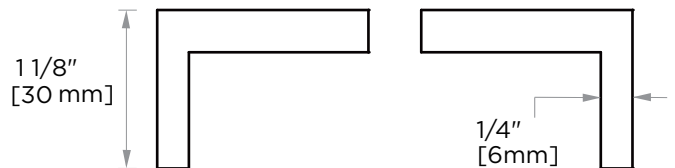

NOTE: Dimensions and specifications are subject to change without notice.