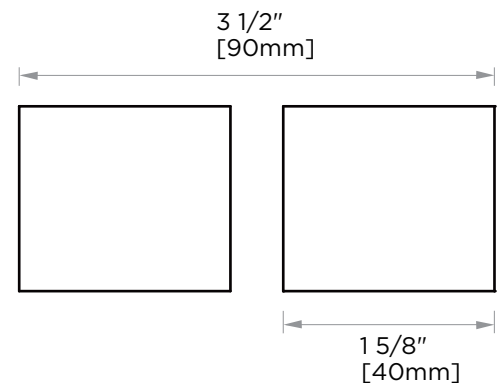

HAMBURG COLLECTION

DOUBLE SDH KNOB

4407502

PRODUCT NAME: DOUBLE SDH KNOB

PRODUCT CODE: 4407502

MATERIAL: All-brass construction

KEY FEATURES: Transitional design.
Rectangular bold solid style.

STOCKED FINISHES:

NOTE: Dimensions and specifications are subject to change without notice.