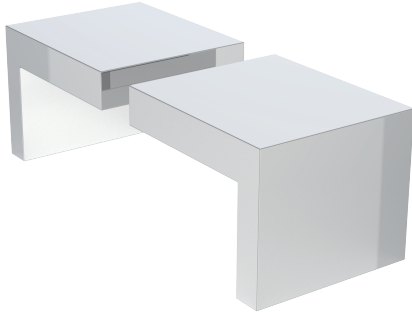

HAMBURG COLLECTION

DOUBLE SDH KNOB

4407502

PRODUCT NAME: DOUBLE SDH KNOB

PRODUCT CODE: 4407502

MATERIAL: All-brass construction

KEY FEATURES: Transitional design.
Rectangular bold solid style.

STOCKED FINISHES: