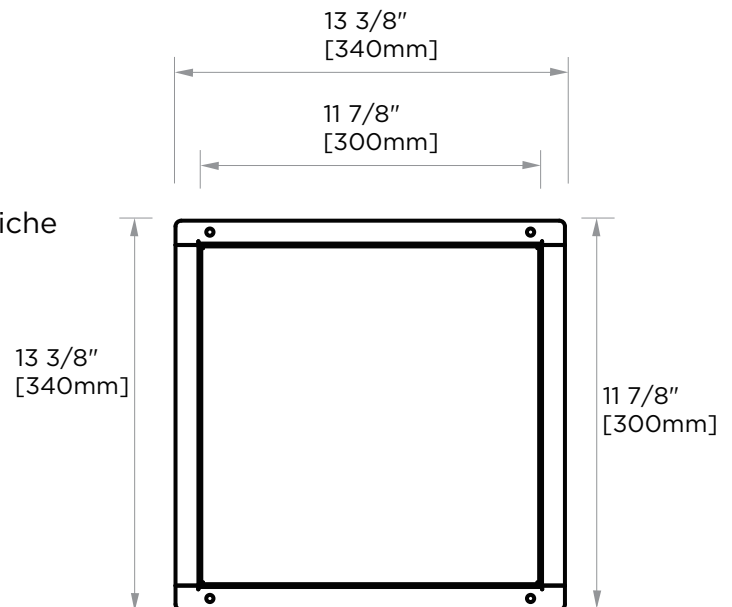

WARRANTY:

Lifetime Limited (Residential Use)
One Year (Commercial Use)

NOTE: Dimensions and specifications are subject to change without notice.