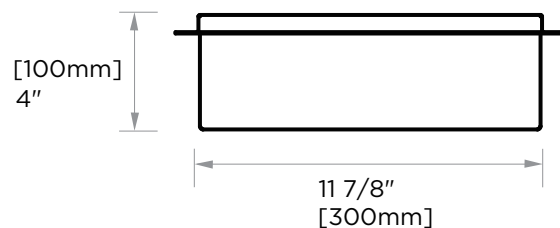

WARRANTY:

Lifetime Limited (Residential Use)
One Year (Commercial Use)

NOTE: Dimensions and specifications are subject to change without notice.