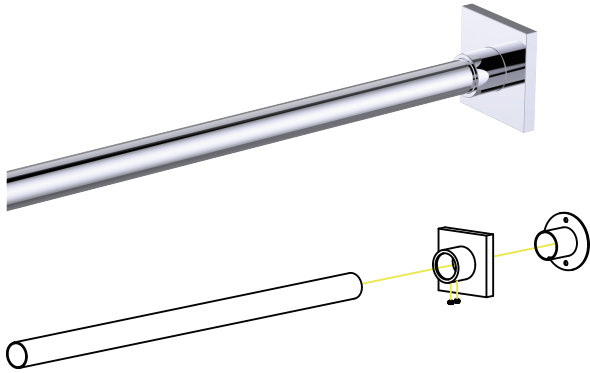

SHOWER RODS
STRAIGHT & SQUARE

5' KSRZ-SQ-5
6' KSRZ-SQ-6

PRODUCT NAME: SHOWER ROD

PRODUCT CODE: 5' KSRZ-SQ-5
6' KSRZ-SQ-6

MATERIAL: Zinc Ends+SS Tube

KEY FEATURES: Contemporary design.
Square minimalist look.