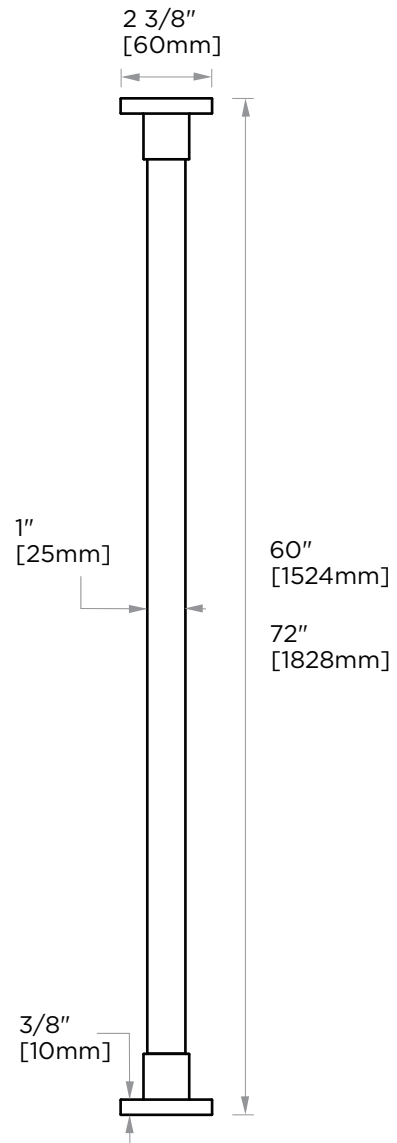

SHOWER RODS
STRAIGHT & SQUARE

5' KSRZ-SQ-5
6' KSRZ-SQ-6

PRODUCT NAME: SHOWER ROD

PRODUCT CODE: 5' KSRZ-SQ-5
6' KSRZ-SQ-6

MATERIAL: Zinc Ends+SS Tube

KEY FEATURES: Contemporary design.
Square minimalist look.

NOTE: Dimensions and specifications are subject to change without notice.