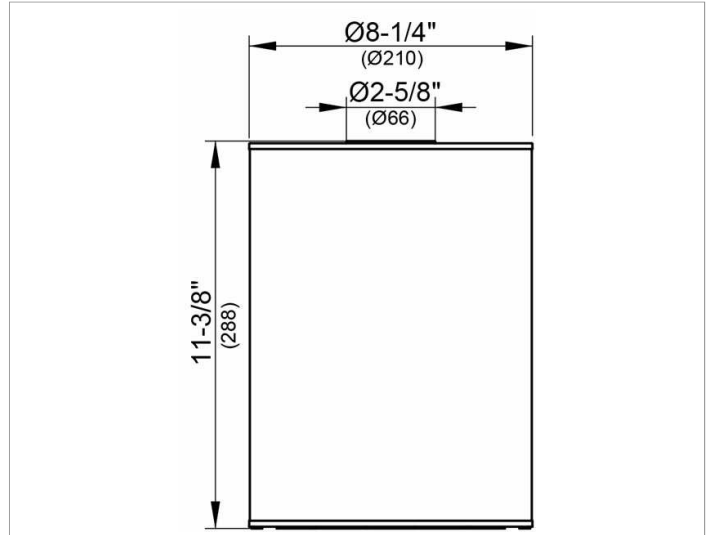

Generic items

04989010051 Waste bin

PRODUCT

DRAWING

PRODUCT ATTRIBUTES

complete with insert (dark grey)
and plastic lid
Capacity: 169 oz

SURFACE

chrome-finish (polished stainless steel)white (RAL 9010)