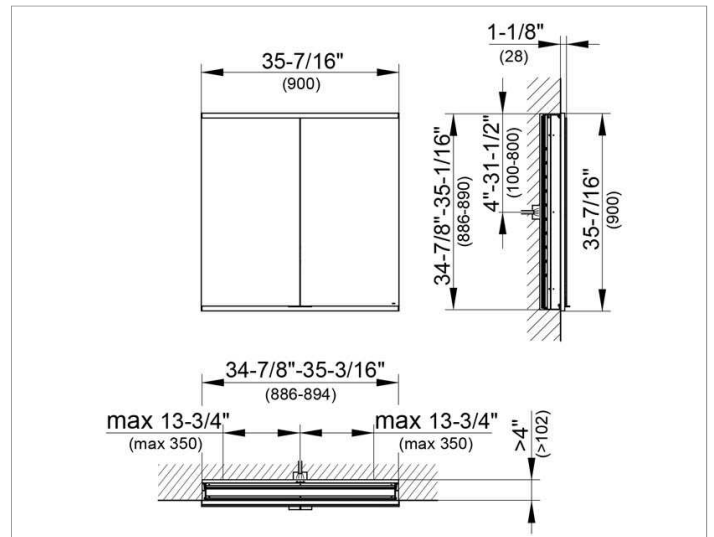

Royal Modular 2.0
800210091005300 Mirror cabinet

PRODUCT

DRAWING

EEK: A++, A+, A ,

SURFACE

silver anodized

DIMENSION

35,43 x 35,43 x 4,72 "