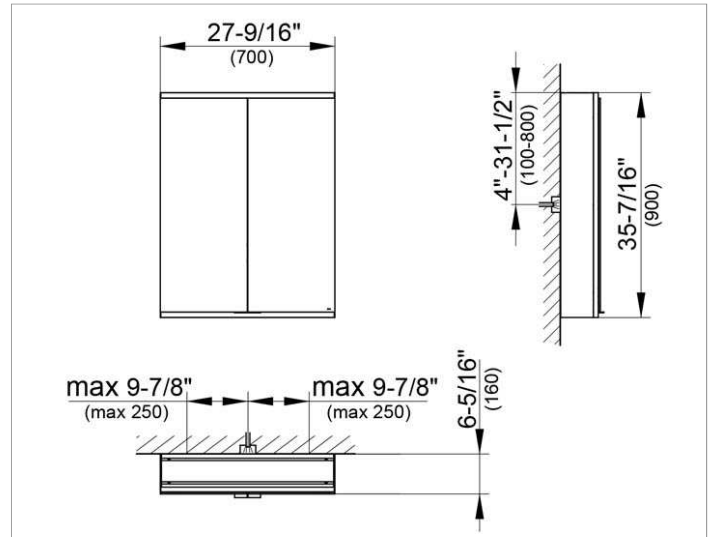

Royal Modular 2.0
800211071105200 Mirror cabinet

PRODUCT

DRAWING

EEK: A++, A+, A,

SURFACE

silver anodized

DIMENSION

27,56 x 35,43 x 6,3 "