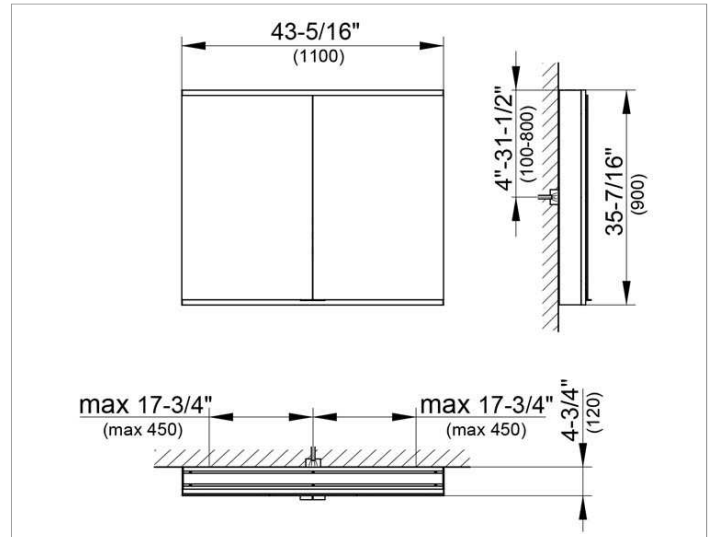

Royal Modular 2.0
800211111005200 Mirror cabinet

PRODUCT

DRAWING

EEK: A++, A+, A,

SURFACE

silver anodized

DIMENSION

43,31 x 35,43 x 4,72 "