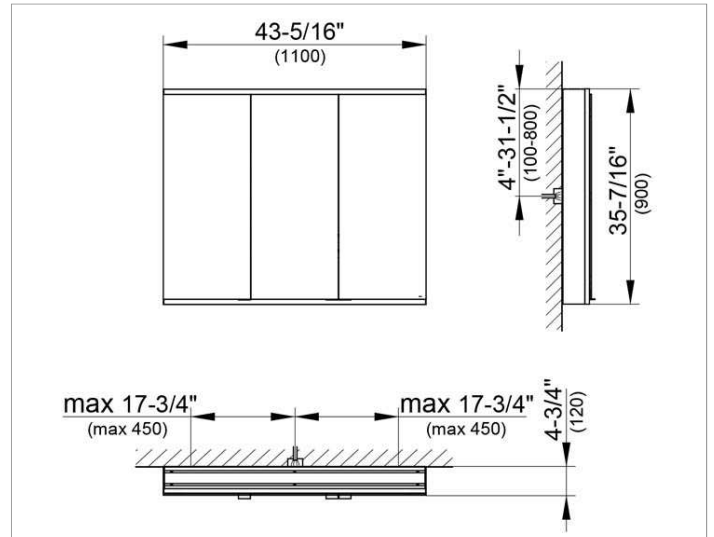

Royal Modular 2.0
800301111005200 Mirror cabinet

PRODUCT

DRAWING

SURFACE

silver anodized

DIMENSION

43,31 x 35,43 x 4,72 "

Warranty: KEUCO products are covered by a 5-year manufacturer's warranty, in effect from the date of purchase. During this time, proven product defects will be remedied free of charge. Warranty claims must be filed in writing, including a detailed description of the defect immediately after a defect has occurred. For a copy of our detailed product warranty policy, please contact us at office-usa@keuco.com.