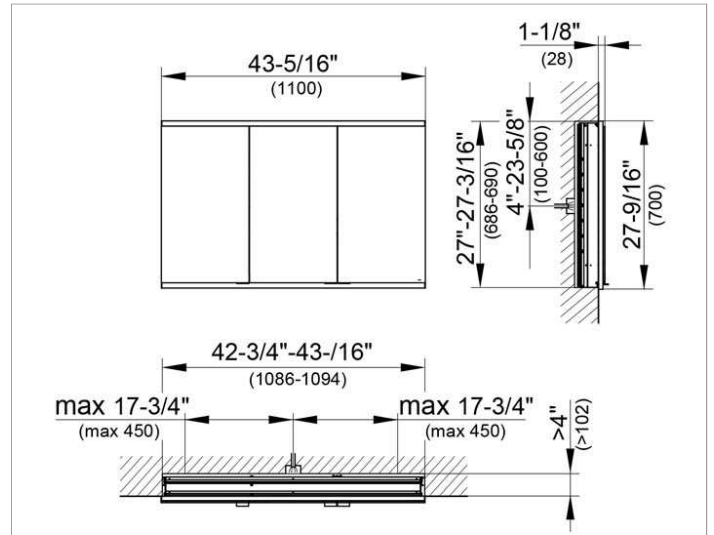

Royal Modular 2.0
800310110005300 Mirror cabinet

PRODUCT

DRAWING

EEK: A++, A+, A,

SURFACE

silver anodized

DIMENSION

43,31 x 27,56 x 4,72 "