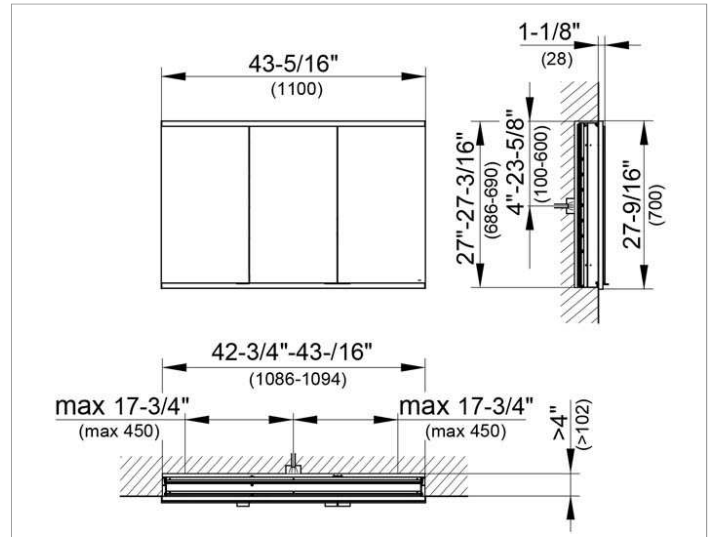

Royal Modular 2.0
800310110105300 Mirror cabinet

PRODUCT

DRAWING

EEK: A++, A+, A ,

SURFACE

silver anodized

DIMENSION

43,31 x 27,56 x 6,3 "