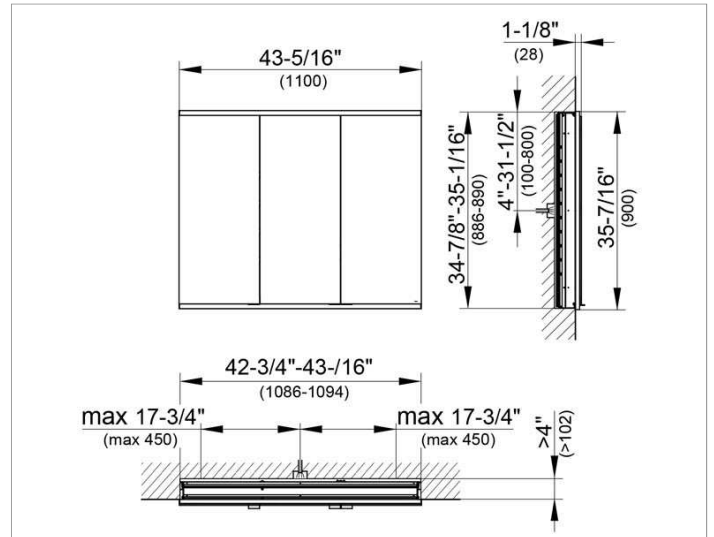

Royal Modular 2.0
800310111005200 Mirror cabinet

PRODUCT

DRAWING

EEK: A++, A+, A ,

SURFACE

silver anodized

DIMENSION

43,31 x 35,43 x 4,72 "