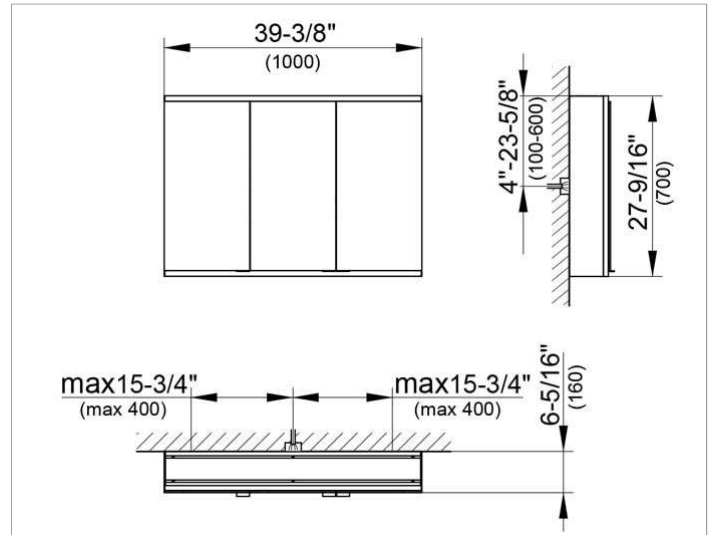

Royal Modular 2.0
800311100105300 Mirror cabinet

PRODUCT

DRAWING

EEK: A++, A+, A ,

SURFACE

silver anodized

DIMENSION

39,37 x 27,56 x 6,3 "