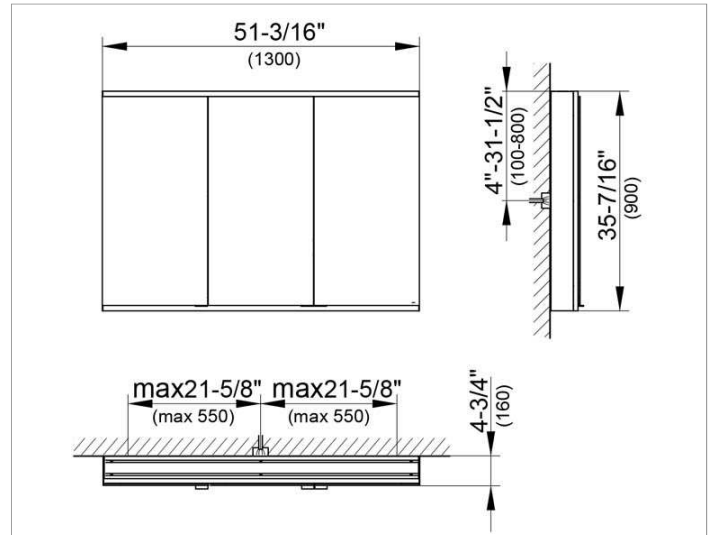

Royal Modular 2.0
800311131005300 Mirror cabinet

PRODUCT

DRAWING

EEK: A++, A+, A ,

SURFACE

silver anodized

DIMENSION

51,18 x 35,43 x 4,72 "