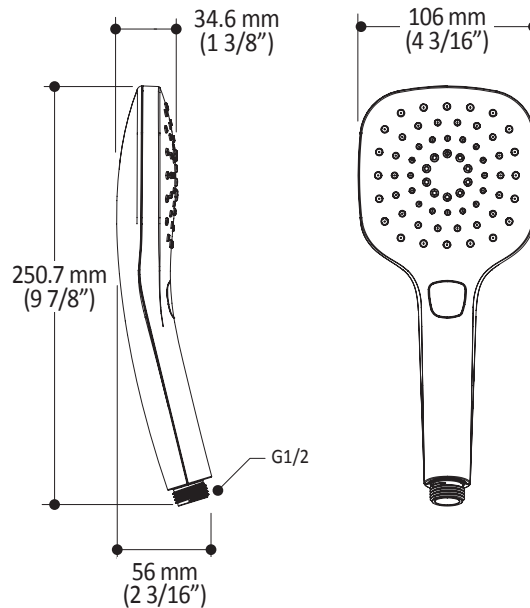

ONCE UPON A TIME...WATER®

103574 STANDARD: 2-jet handshower

SPÉCIFICATIONS

Features

- Dimension: 106 mm (4 3/16")
- Anti-scale system with soft sprays
- Male water inlet G1/2
- 2 direct functions and 1 shared function
- Plastic construction

Colors (Finishes)

- Chrome : 103574-110

Certifications

The specified model meets or exceeds the following standards;

CSA B125.1
ASME A112.18.1

Packaging

- **Dimensions:**
340 mm x 300 mm x 60 mm
(13 3/8" x 11 3/4" x 2 3/8")
- **Volume:** 0.006 cu m (0.22 cu ft)
- **Total weight:** 0.48 kg (1.06 lb)

Maximum flow rate

- 9.5 liters/min. (2.5 gallons/min.)
at 80 psi

Installation Notes

This product must be installed following the installation instructions provided.

WARRANTY

Kalia Inc. guarantees all aspects of its products to be free of defects in material and workmanship for normal residential use. **Refer to the warranty included with the Kalia products for details.**

Product dimensions:

Important: Dimensions are approximated and are subject to changes. Please refer to the installation instructions.

ONCE UPON A TIME...WATER®

1355, 2nd Street, Industrial Park
Sainte-Marie (Québec)
Canada G6E 1G9