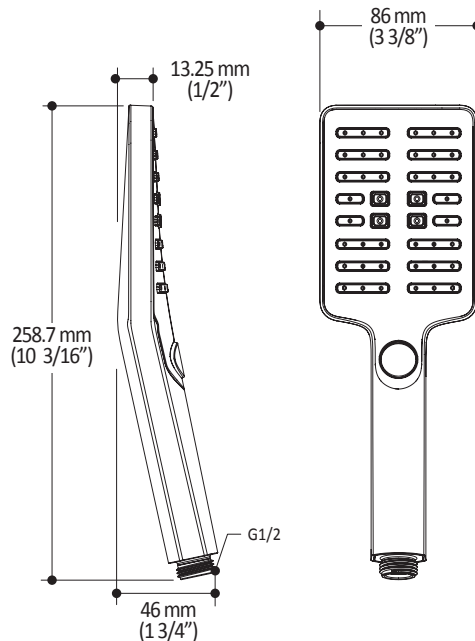

Important: Dimensions are approximated and are subject to changes. Please refer to the installation instructions.

ONCE UPON A TIME...WATER®

1355, 2nd Street, Industrial Park
Sainte-Marie (Québec)
Canada G6E 1G9

T 418-387-9090
1-877-GO-KALIA (1-87- 465-2542)
F 418 387-9089

KaliaStyle.com