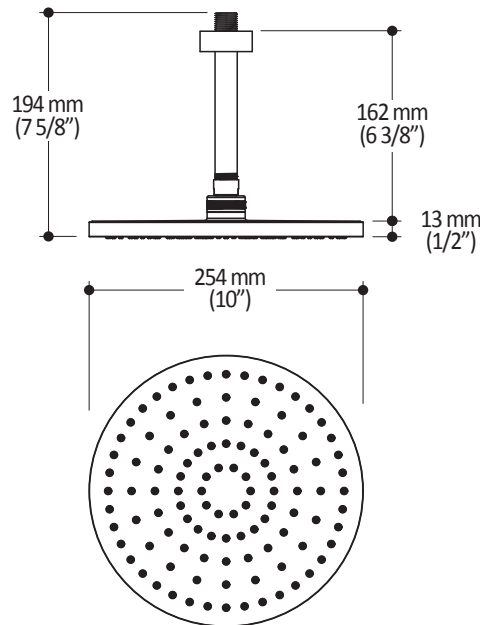

Kalia

ONCE UPON A TIME...WATER®

KONTOUR^{MC}

BF1391

PLUS: Rainhead and Vertical Ceiling Arm

SPECIFICATIONS

Features

- Male water inlet 1/2NPT
- Diameter: 254 mm (10")
- Anti-scale system with soft sprays
- Adjustable orientation swivel
- Solid brass arm and plastic rainhead construction

Colors (Finishes)

- Chrome : BF1391-110

Certifications

The specified model meets or exceeds the following standards;

CSA B125.1
ASME A112.18.1

Packaging

- **Dimensions:**
465 mm x 330 mm x 160 mm
(18 1/4" x 13" x 6 1/4")
- **Volume:** 0.02 cu m (0.87 cu ft)
- **Total weight:** 1.75 kg (3.86 lb)

Maximum flow rate

- 9.5 liters/min. (2.5 gallons/min.)
at 80 psi

Installation Notes

This product must be installed following the installation instructions provided.

WARRANTY

Kalia Inc. guarantees all aspects of its products to be free of defects in material and workmanship for normal residential use. **Refer to the warranty included with the Kalia products for details.**

Product dimensions:

Important : Dimensions are approximated and are subject to changes. Please refer to the installation instructions.

Kalia

ONCE UPON A TIME...WATER®

1355, 2nd Street, Industrial Park
Sainte-Marie (Québec)
Canada G6E 1G9