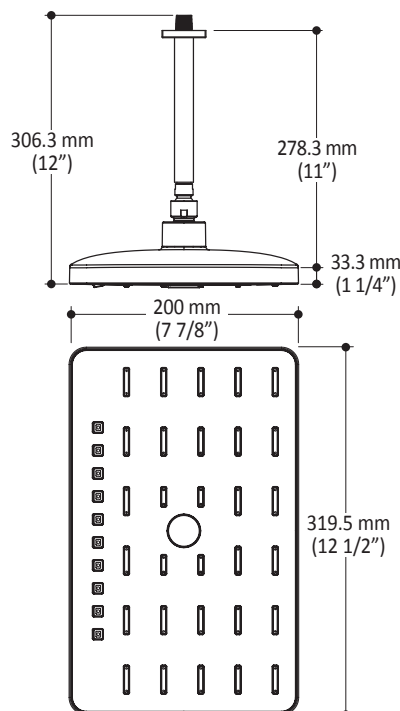

WARRANTY

Kalia inc. guarantees all aspects of its products to be free of defects in material and workmanship for normal residential use. Refer to the warranty included with the Kalia products for details.

Product dimensions: