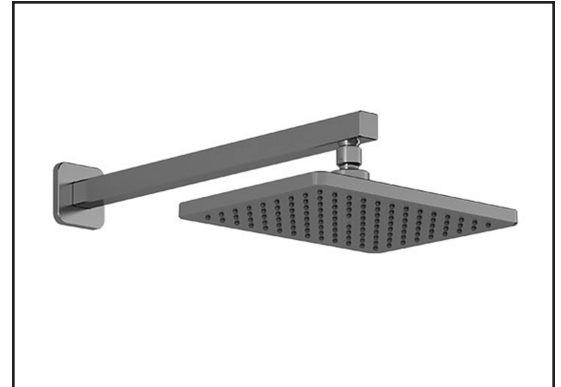

ONCE UPON A TIME...WATER®

BF1626 Rainhead with 90° Wallarm

SPÉCIFICATIONS

Features

- Male water inlet 1/2NPT on vertical arm
- Rainhead dimension:
  260 mm x 188 mm x 16 mm (10 1/4" x 7 3/8" x 5/8")
- Soft tips for easy cleaning of limescale
- Adjustable orientation swivel
- Solid brass arm and plastic rainhead construction

Colors (Finishes)

- Chrome: BF1626-110
- Pure Nickel PVD: BF1626-125
- Matte Black: BF1626-160

Maximum flow rate

- 6.6 L/min (1.75 gpm) at 80 psi

Installation Notes

This product must be installed following the installation instructions provided.

WARRANTY

Kalia Inc. guarantees all aspects of its products to be free of defects in material and workmanship for normal residential use. **Refer to the warranty included with the Kalia products for details.**

Product dimensions: