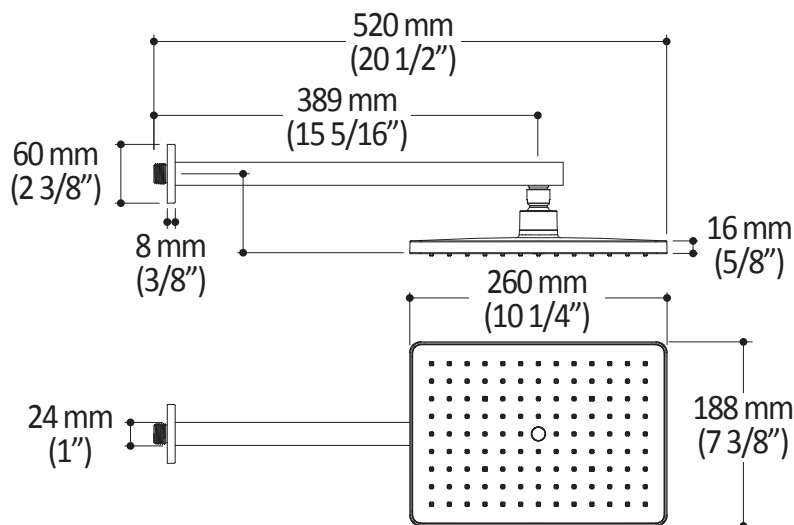

Important: Dimensions are approximated and are subject to changes. Please refer to the installation instructions.

ONCE UPON A TIME...WATER®

1355, 2nd Street, Industrial Park
Sainte-Marie (Québec)
Canada G6E 1G9

T 418-387-9090
1-877-GO-KALIA (1-87- 465-2542)
F 418 387-9089

KaliaStyle.com