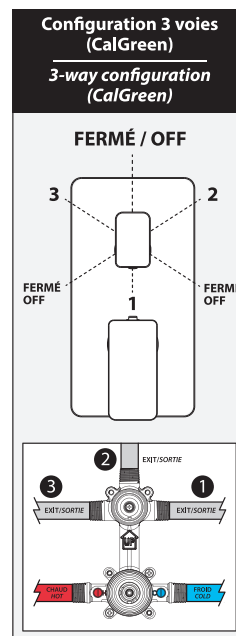

ONCE UPON A TIME...WATER®

1355, 2nd Street, Industrial Park
Sainte-Marie (Québec)
Canada G6E 1G9

T 418-387-9090
1-877-GO-KALIA (1-877-465-2542)
F 418 387-9089

KaliaStyle.com