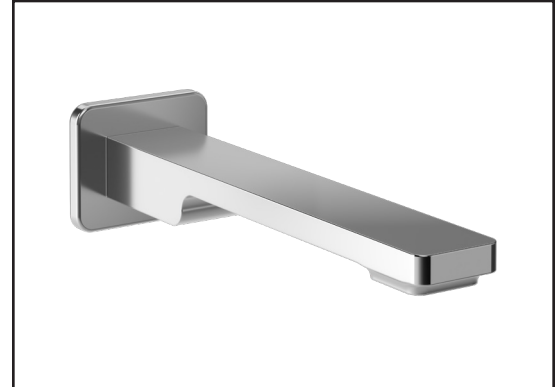

Kalia

ONCE UPON A TIME...WATER®

KAREO™

106415 Tub Spout

SPECIFICATIONS

Features

- 1/2" cooper "slip fit" inlet or male water inlet 1/2NPT with 76 mm (3") adjustment
- Solid brass construction
- Regular water jet
- High water flow

Colors (Finishes)

- Chrome: 106415-110
- Matte Black: 106415-160

Installation Notes

This product must be installed following the installation instructions provided.

WARRANTY

Kalia Inc. guarantees all aspects of its products to be free of defects in material and workmanship for normal residential use. **Refer to the warranty included with the Kalia products for details.**

Product dimensions: