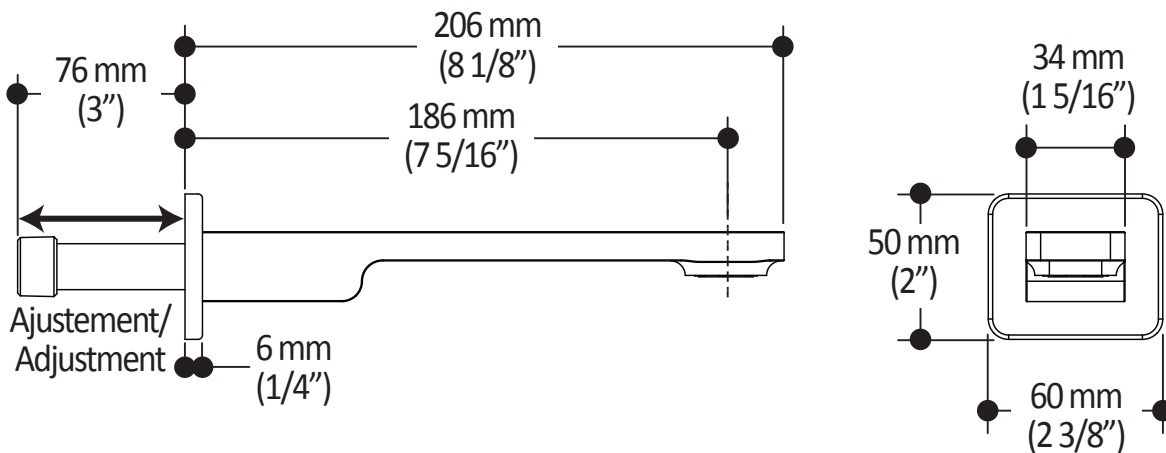

Important: Dimensions are approximated and are subject to changes. Please refer to the installation instructions.

ONCE UPON A TIME...WATER®

1355, 2nd Street, Industrial Park
Sainte-Marie (Québec)
Canada G6E 1G9

T 418-387-9090
1-877-GO-KALIA (1-877-465-2542)
F 418 387-9089

KaliaStyle.com