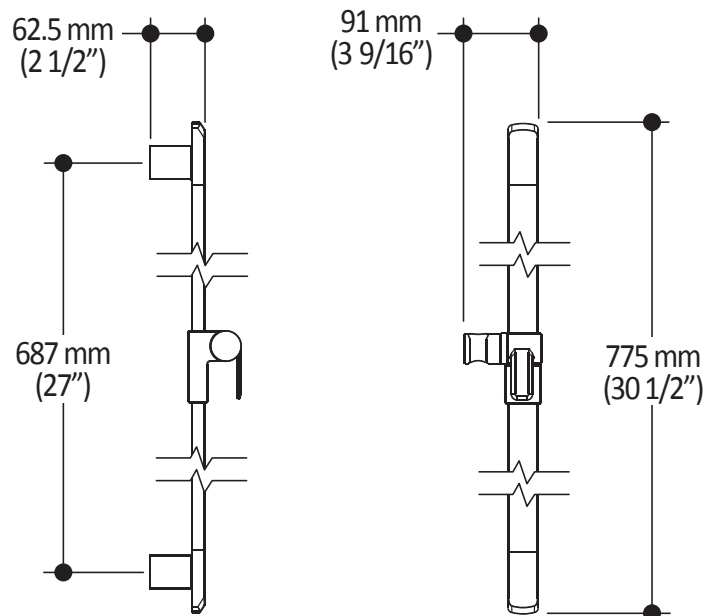

Product dimensions: