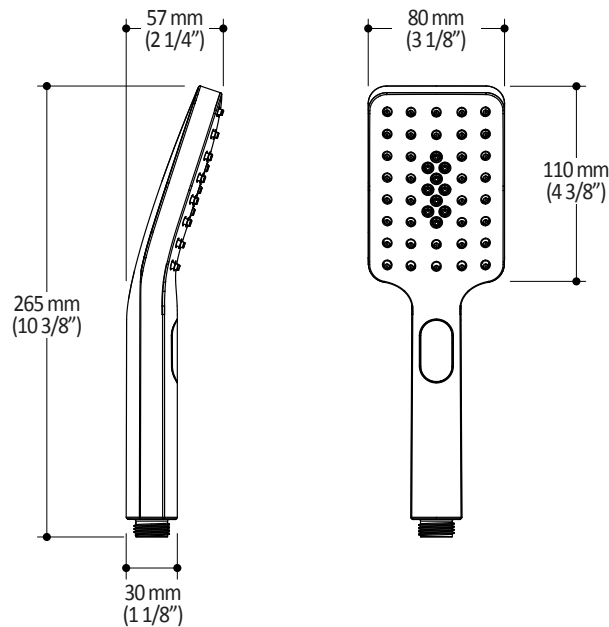

Important : Dimensions are approximated and are subject to changes. Please refer to the installation instructions.

ONCE UPON A TIME...WATER®

1355, 2nd Street, Industrial Park
Sainte-Marie (Québec)
Canada G6E 1G9

T 418-387-9090
1-877-GO-KALIA (1-877-465-2542)
F 418 387-9089

KaliaStyle.com