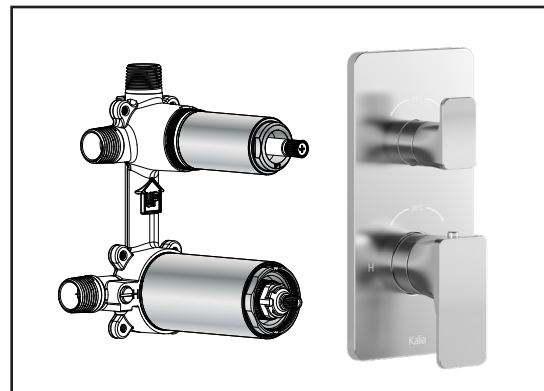

ONCE UPON A TIME...WATER®

KAREO™

BF1991

CalGreen 3-way AQUATONIK™ type T/P 1/2" valve with diverter and decorative trim

SPÉCIFICATIONS

Features

- 2 male water inlets 1/2NPT threaded or welded
- 3 male water outlets 1/2NPT threaded or welded
- Solid brass construction
- Total adjustment of 32 mm (1 1/4")
- Can be installed back to back
- Support included for better stability during installation
- Operates 1 component at a time

Colors (Finishes)

- Chrome: BF1991-110
- Matte Black: BF1991-160

Maximum flow rate

- 1 outlet: 22 L/min (5.9 gpm) at 60 psi

Certifications

The specified model meets or exceeds the following standards;

Installation Notes

This product must be installed following the installation instructions provided.

WARRANTY

Kalia Inc. guarantees all aspects of its products to be free of defects in material and workmanship for normal residential use. Refer to the warranty included with the Kalia products for details.