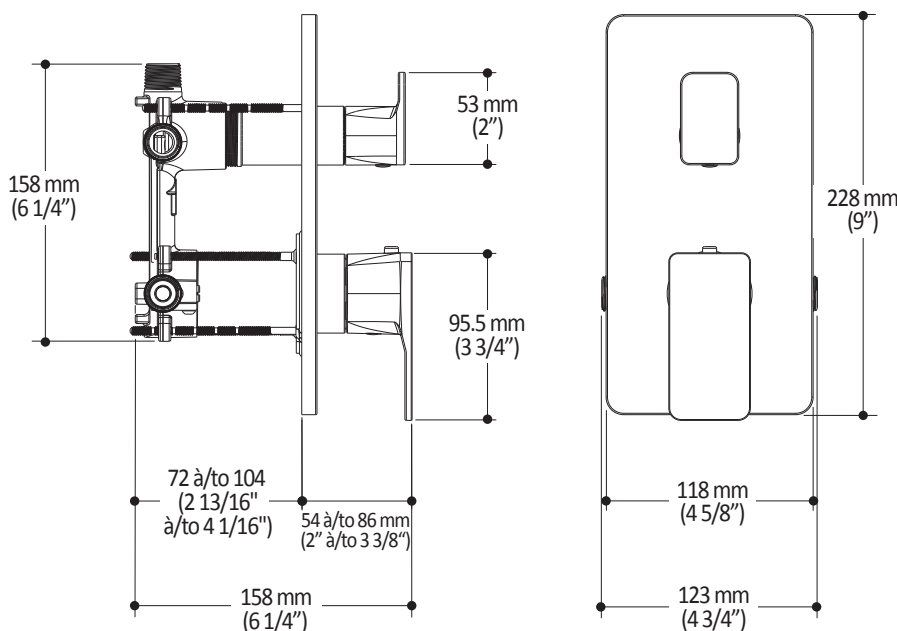

Product dimensions:

Important: Dimensions are approximated and are subject to changes. Please refer to the installation instructions.