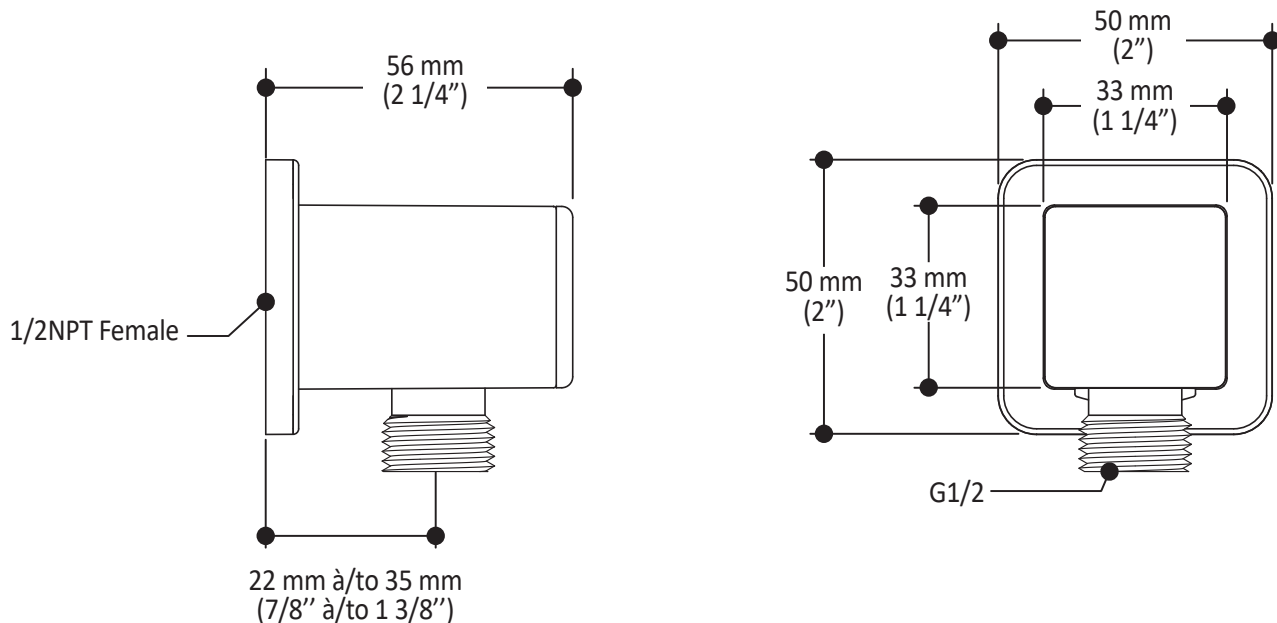

Important: Dimensions are approximated and are subject to changes. Please refer to the installation instructions.

Kalia

ONCE UPON A TIME...WATER®

1355, 2nd Street, Industrial Park
Sainte-Marie (Québec)
Canada G6E 1G9

T 418-387-9090
1-877-GO-KALIA (1-87- 465-2542)
F 418 387-9089

KaliaStyle.com