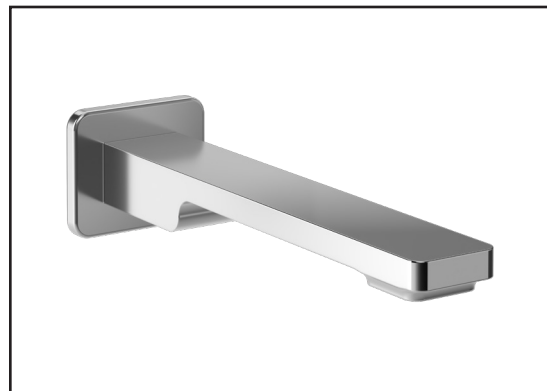

T 418-387-9090
1-877-GO-KALIA (1-87- 465-2542)
F 418 387-9089

KaliaStyle.com

Kalia

ONCE UPON A TIME...WATER®

KAREO™

106415 Tub Spout

SPECIFICATIONS

Features

- 1/2" cooper "slip fit" inlet or male water inlet 1/2NPT with 76 mm (3") adjustment
- Solid brass construction
- Regular water jet
- High water flow

Colors (Finishes)

- Chrome: 106415-110
- Matte Black: 106415-160