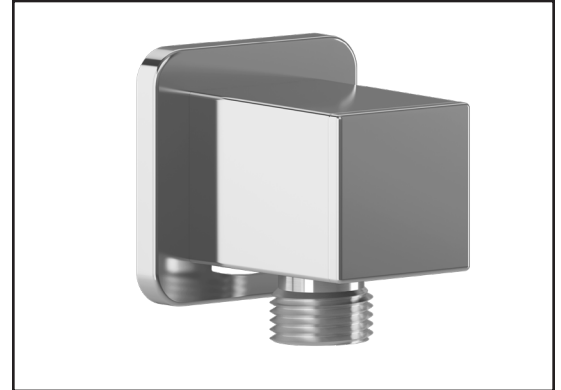

Kalia

ONCE UPON A TIME...WATER®

106193 Wall Outlet

SPÉCIFICATIONS

Features

- Female water inlet 1/2NPT
- Male water outlet G1/2
- Connector adjustable in depth
- PVD finish (Physical Vapour Deposit): A high technology process that protects the surface finish for increased durability

Colors (Finishes)

- Chrome: 106193-110
- Pure nickel PVD: 106193-125
- Matte black: 106193-160

Installation Notes

This product must be installed following the installation instructions provided.

WARRANTY

Kalia Inc. guarantees all aspects of its products to be free of defects in material and workmanship for normal residential use. **Refer to the warranty included with the Kalia products for details.**

Product dimensions: