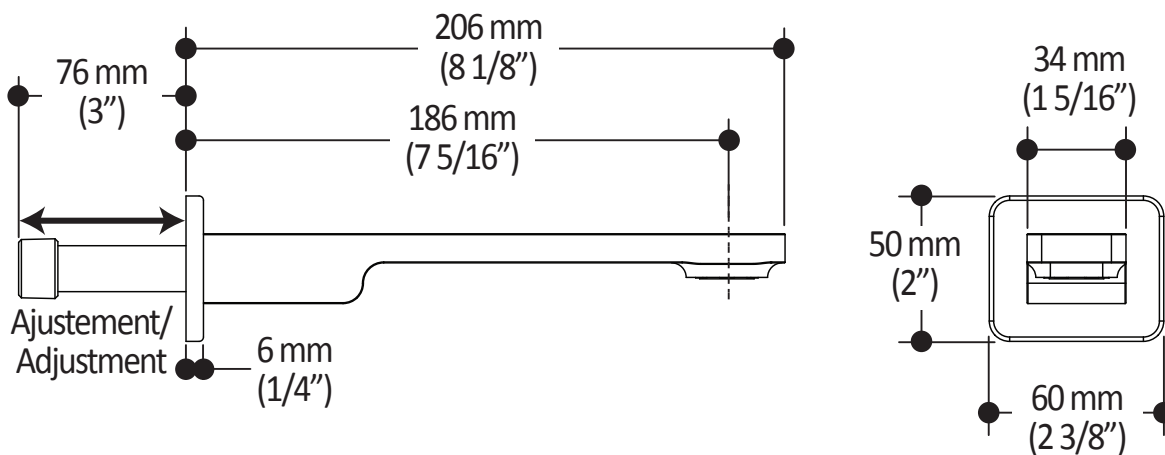

Important: Dimensions are approximated and are subject to changes. Please refer to the installation instructions.

ONCE UPON A TIME...WATER®

1355, 2nd Street, Industrial Park
Sainte-Marie (Québec)
Canada G6E 1G9

T 418-387-9090
1-877-GO-KALIA (1-877-465-2542)
F 418 387-9089

KaliaStyle.com