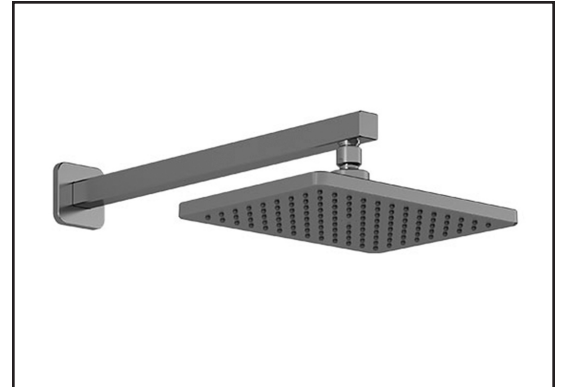

Kalia

ONCE UPON A TIME...WATER®

BF1626 Rainhead with 90° Wallarm

SPÉCIFICATIONS

Features

- Male water inlet 1/2NPT on vertical arm
- Rainhead dimension:
  260 mm x 188 mm x 16 mm (10 1/4" x 7 3/8" x 5/8")
- Soft tips for easy cleaning of limescale
- Adjustable orientation swivel
- Solid brass arm and plastic rainhead construction

Colors (Finishes)

- Chrome: BF1626-110
- Pure Nickel PVD: BF1626-125
- Matte Black: BF1626-160

Maximum flow rate

- 6.6 L/min (1.75 gpm) at 80 psi

Installation Notes

This product must be installed following the installation instructions provided.

WARRANTY

Kalia Inc. guarantees all aspects of its products to be free of defects in material and workmanship for normal residential use. **Refer to the warranty included with the Kalia products for details.**

Product dimensions: