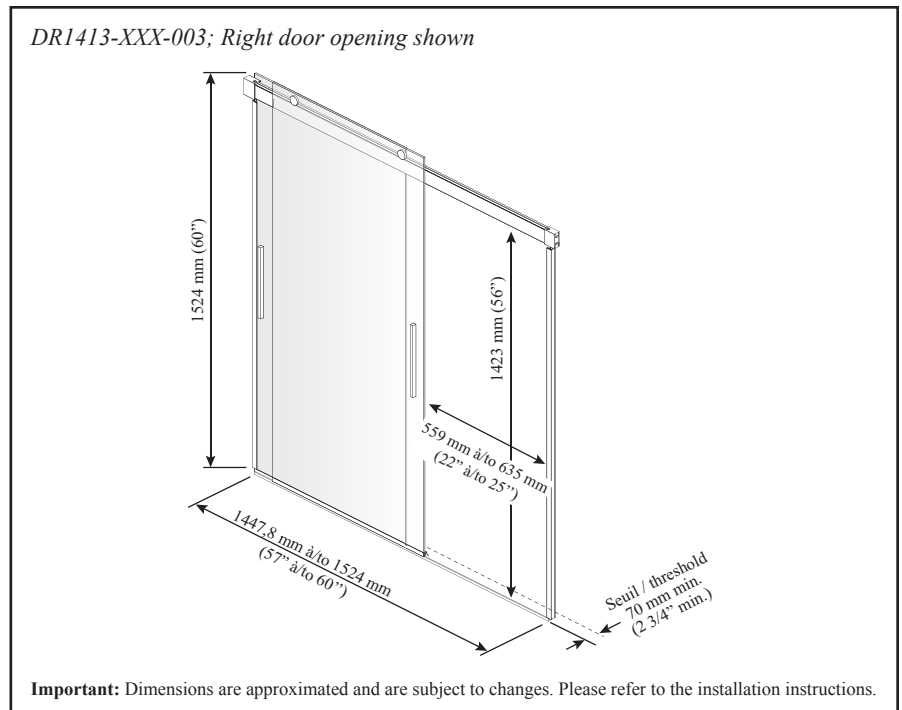

WARRANTY

Kalia Inc. guarantees all aspects of its products to be free of defects in material and workmanship for normal residential use. **Refer to the warranty included with the Kalia products for details.**