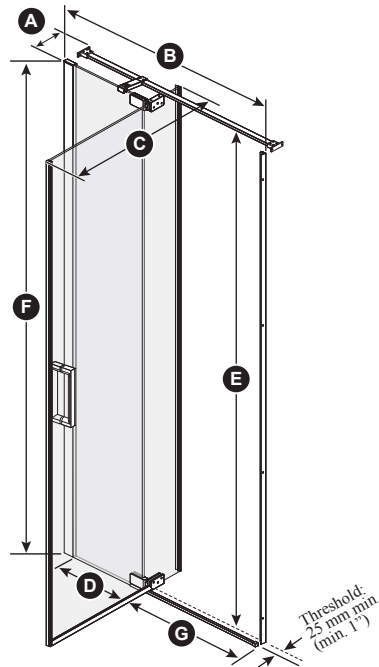

ONCE UPON A TIME...WATER®

DISTINK™ 42"

**DR1739
42" Pivot Door**

SPECIFICATIONS

Features

- **Frameless** pivot 2-panel door for alcove shower
- Large adjustment up to 154 mm (6")
- Ultra-strong stainless steel hinges placed at the top and bottom of the panel for sleek look
- Linear bracing bar with optimal clearance for rainheads
- 1956 mm (77") panel height provides freedom of movement
- Door access: 520 to 650 mm (20 1/2" to 25 1/2")
- 200 mm (8") ergonomic inside and outside handles
- Sealed magnet ensuring door to shut watertight
- 8 mm (5/16") clear tempered glass **with Duraclean treatment** for easy maintenance
- Reversible unit
- The shower door is a one-person installation

Finish

- Chrome:
- DR1739-110-XXX
- Matte black:
- DR1739-160-XXX

Glass pattern

- Clear tempered glass:
- DR1739-XXX-003

INSTALLATION NOTES

Minimum threshold required for installation is 25 mm (1"). This product must be installed following the installation instructions provided.

DR1739-110-003/
Right opening shown

Template tool
included

Important: Dimensions are approximated and are subject to changes. Please refer to the installation instructions.

Door dimensions

A	129 mm (5")
B	965 mm to 1118 mm (38" to 44")
C	Mobile panel: 760 mm (29 15/16")
D	Fixed panel: 385 mm (15")
E	1941.5 mm (76 7/16")
F	Door Height: 1956 mm (77")
G	520 to 650 mm (20 1/2" to 25 1/2")
H	530 mm to 680 mm (20 7/8" to 26 3/4")
I	Min. Clearance: 342 mm (13 1/2")
J	Excess 80 mm to 232 mm (3 1/8" to 9 1/8")