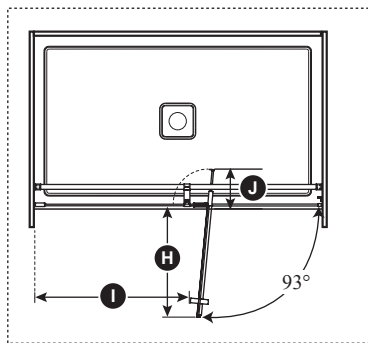

ONCE UPON A TIME...WATER®

DISTINK™ 42"

**DR1739
42" Pivot Door**

SPECIFICATIONS

Features

- **Frameless** pivot 2-panel door for alcove shower
- Large adjustment up to 154 mm (6")
- Ultra-strong stainless steel hinges placed at the top and bottom of the panel for sleek look
- Linear bracing bar with optimal clearance for rainheads
- 1956 mm (77") panel height provides freedom of movement
- Door access: 520 to 650 mm (20 1/2" to 25 1/2")
- 200 mm (8") ergonomic inside and outside handles
- Sealed magnet ensuring door to shut watertight
- 8 mm (5/16") clear tempered glass **with Duraclean treatment** for easy maintenance
- Reversible unit
- The shower door is a one-person installation

Finish

- Chrome:
- DR1739-110-XXX
- Matte black:
- DR1739-160-XXX

Glass pattern

- Clear tempered glass:
- DR1739-XXX-003

INSTALLATION NOTES

Minimum threshold required for installation is 25 mm (1"). This product must be installed following the installation instructions provided.

DR1739-110-003/
Right opening shown

Template tool
included

Important: Dimensions are approximated and are subject to changes. Please refer to the installation instructions.

Door dimensions

A	129 mm (5")
B	965 mm to 1118 mm (38" to 44")
C	Mobile panel: 760 mm (29 15/16")
D	Fixed panel: 385 mm (15")
E	1941.5 mm (76 7/16")
F	Door Height: 1956 mm (77")
G	520 to 650 mm (20 1/2" to 25 1/2")
H	530 mm to 680 mm (20 7/8" to 26 3/4")
I	Min. Clearance: 342 mm (13 1/2")
J	Excess 80 mm to 232 mm (3 1/8" to 9 1/8")