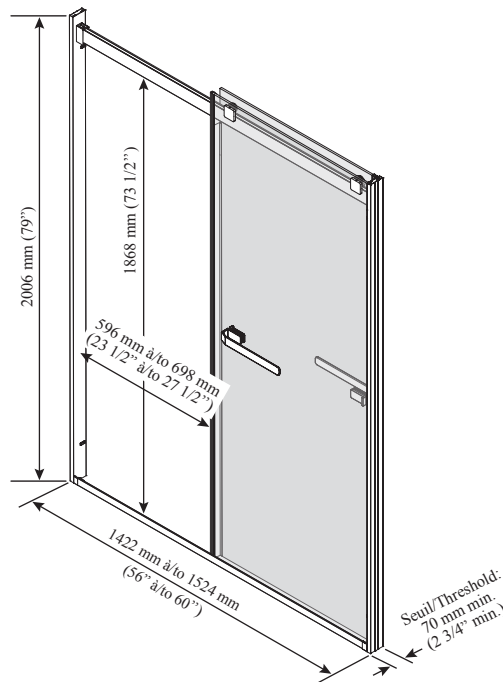

WARRANTY

Kalia Inc. guarantees all aspects of its products to be free of defects in material and workmanship for normal residential use. Refer to the warranty included with the Kalia products for details.

DR2073-XXX-005;
DR2074-005;