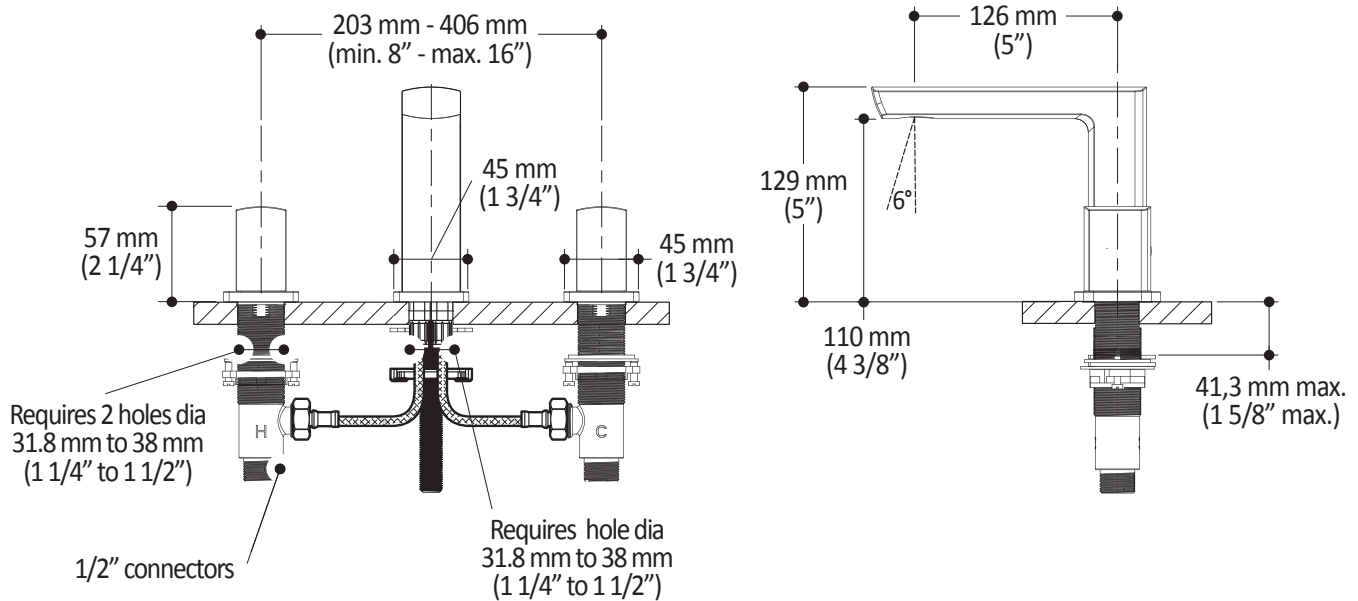

ONCE UPON A TIME...WATER®

GRAFIK™

BF1473

Widespread Lavatory Faucet with Push Drain

SPECIFICATIONS

Features

- Solid brass construction
- Aerated, hidden and adjustable stream (6°)
- Push drain with overflow included
- Ceramic disc valve cartridge
- Lead free: low lead product (less than 0.25%)

Colors (Finishes)

- Chrome : BF1473-110
- Chrome & Black : BF1473-150

Certifications

The specified model meets or exceeds the following standards;

- ASME A112.18.1/CSA B125.1
- ANSI/NSF 61-9

Packaging

- **Dimensions:** 315 mm x 210 mm x 70 mm (12 3/8" x 8 1/4" x 2 3/4")
- **Volume:** 0.005 m³ (0.16 pi³)
- **Total weight:** 4.9 lb (2.22 kg)

Maximum flow rate

- 8.3 litres/min (2.2 gallons/min)

Installation Notes

This product must be installed following the installation instructions provided.

WARRANTY

Kalia inc. guarantees all aspects of its products to be free of defects in material and workmanship for normal residential use. Refer to the warranty included with the Kalia products for details.

Product dimensions:

Important : Dimensions are approximated and are subject to changes. Please refer to the installation instructions.

ONCE UPON A TIME...WATER®

1355, 2nd Street
Sainte-Marie (Quebec)
Canada G6E 1G9