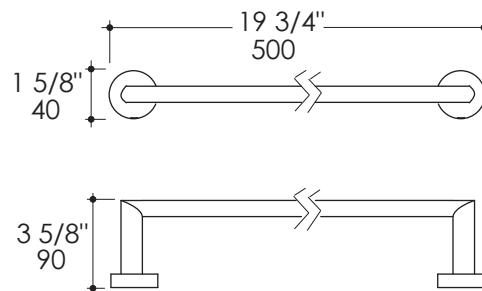

RONDA Towel Bar Item #0201

Features:

- Wall-mount towel bar
- Includes mounting hardware
- Plated brass construction

Finish Options:

- CR - Polished Chrome
- PN - Polished Nickel
- NI - Brushed Nickel
- BG - Brushed Gold
- 44 - Matte Black

Product Specifications:

Notes:

Drawings provided herein are meant to give the user an idea of the product and are not made to scale. The size in inches is rounded up to the nearest 1/16".

LACAVA is committed to the highest level of customer service. Please feel free to contact us at 1-888-522-2823 (toll free) or by email at info@lacava.com for technical assistance or any general inquiries.