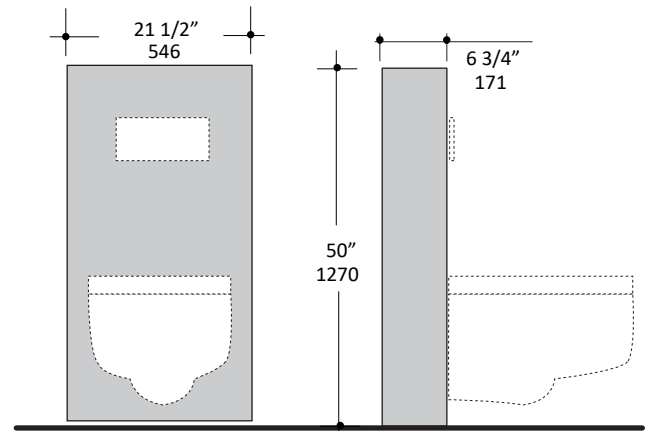

Specifications:

Installation: Wall hung
Dimensions: 21 1/2" w x 6 3/4" d x 50" h
Material: Wood
Finishes:

Standard Wood	Premium Wood	Luxury Wood
02 - Natural Cherry	31 - White Oak	37 - Weathered Oak
07 - Natural Walnut	22 - Gray Zebra	52 - Silver Oak
24 - Classic Walnut	47 - Smoky Walnut	50 - Horizon Blue
20 - Ash Gray	08 - Matte White	85 - Gloss White
33 - African Mahogany	35 - Matte Ardesia	88 - Gloss Ardesia
06 - Wenge	54 - Matte Taupe	84 - Gloss Taupe
	16 - Matte Black	86 - Gloss Black
		08T1 - White with Texture
		35T1 - Ardesia with Texture
		54T1 - Taupe with Texture
		16T1 - Black with Texture

Features:

- Wood box for Geberit in-wall tank and carrier
- It must be attached to the wall
- It fits all LACAVA wall-hung toilets: 6058.01, 5051WC, and N5051WC

Product Specifications:

Recommended Items:

LACAVA reserves the right to revise any dimension or information on this sheet without notice. Dimensions are nominal and may vary within an industry accepted tolerance of 1/4". Drawings provided herein are meant to give the user an idea of the product and are not made to scale. Location of plumbing is meant for reference, your specific application may vary.