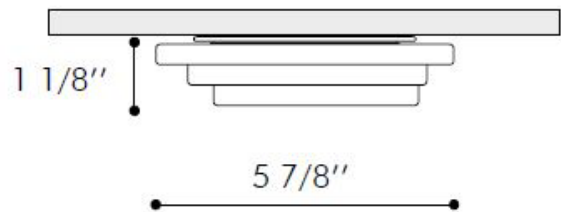

Baia Recessed Light

Design by Mauro Marzollo

LED

Wattage 1x16 W, 500 mA LED, 1500 Lumens
1x23 W, 700 mA LED, 2000 Lumens

Color Temperature 2700 K, 3000 K, 3500 K, 4000 K

Driver Dimmable electronic driver
ELV or 0-10 V
(consult website: leucosusa.com for a list of compatible dimmers)

LED Housing Options New Construction, Remodel, Insulated, Chicago Plenum

Lo-Voltage

Remodel 1x50 W, lo-voltage halogen, MR-16
New Construction 1x50 W, lo-voltage halogen, MR-16
Insulated Ceiling 1x35 W, lo-voltage halogen, MR-16

Damp Location Yes

Voltage 120 Volts
277 Volts

Ceiling Cutout 3 5/8" (92 mm)

Trim Dimensions Width: 5 7/8" (149 mm)
Height: 1 1/8" (29 mm)

Housing Dimensions Length: 21 3/8" (543 mm)
Width: 10" - 24 1/2" (254 - 622 mm)
Height: 7 1/16" (179 mm)

Certifications

Housing is UL listed

MR16 - 50W 38°

Lux			
h	E max	E med	
1.00	1028	592	
2.00	257	148	
3.00	114	66	
4.00	64	37	
5.00	41	24	

LED Chicago Plenum Housing