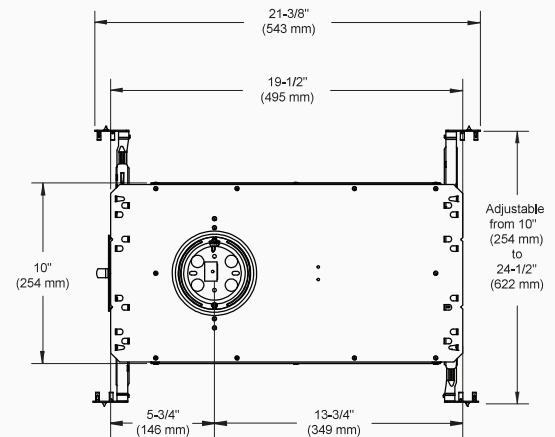

LED Chicago Plenum Housing