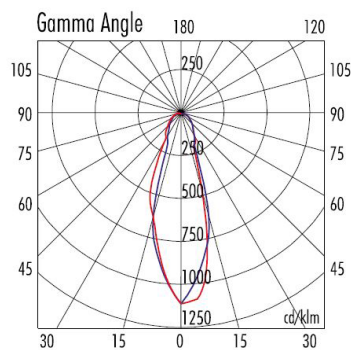

Baia Recessed Light

Design by Mauro Marzollo

LED

Wattage 1x16 W, 500 mA LED, 1500 Lumens
1x23 W, 700 mA LED, 2000 Lumens

Color Temperature 2700 K, 3000 K, 3500 K, 4000 K

Driver Dimmable electronic driver
ELV or 0-10 V
(consult website: leucosusa.com for a list of compatible dimmers)

LED Housing Options New Construction, Remodel, Insulated, Chicago Plenum

Lo-Voltage

Remodel 1x50 W, lo-voltage halogen, MR-16
New Construction 1x50 W, lo-voltage halogen, MR-16
Insulated Ceiling 1x35 W, lo-voltage halogen, MR-16

Damp Location Yes

Voltage 120 Volts
277 Volts

Ceiling Cutout 3 5/8" (92 mm)

Trim Dimensions Width: 5 7/8" (149 mm)
Height: 1 1/8" (29 mm)

Housing Dimensions Length: 21 3/8" (543 mm)
Width: 10" - 24 1/2" (254 - 622 mm)
Height: 7 1/16" (179 mm)

Certifications

Housing is UL listed

MR16 - 50W 38°

Lux			
h	E max	E med	
1.00	1028	592	
2.00	257	148	
3.00	114	66	
4.00	64	37	
5.00	41	24