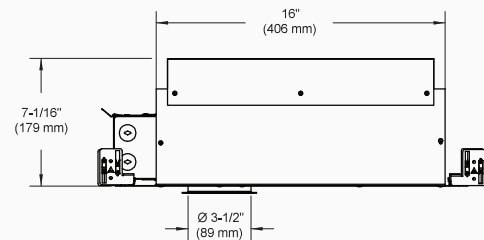

LED Chicago Plenum Housing