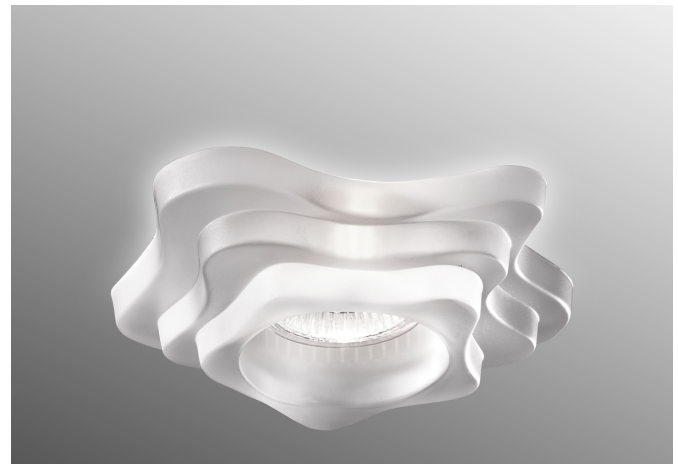

Baia Recessed Light

Design by Mauro Marzollo

LED

Wattage 1x16 W, 500 mA LED, 1500 Lumens
1x23 W, 700 mA LED, 2000 Lumens

Color Temperature 2700 K, 3000 K, 3500 K, 4000 K

Driver Dimmable electronic driver
ELV or 0-10 V
(consult website: leucosusa.com for a list of compatible dimmers)

LED Housing Options New Construction, Remodel, Insulated, Chicago Plenum

Lo-Voltage

Remodel 1x50 W, lo-voltage halogen, MR-16
New Construction 1x50 W, lo-voltage halogen, MR-16
Insulated Ceiling 1x35 W, lo-voltage halogen, MR-16

Damp Location Yes

Voltage 120 Volts
277 Volts

Ceiling Cutout 3 5/8" (92 mm)

Trim Dimensions Width: 5 7/8" (149 mm)
Height: 1 1/8" (29 mm)

Housing Dimensions Length: 21 3/8" (543 mm)
Width: 10" - 24 1/2" (254 - 622 mm)
Height: 7 1/16" (179 mm)

Certifications

Housing is UL listed

MR16 - 50W 38°

Lux			
h	E max	E med	
1.00	1028	592	
2.00	257	148	
3.00	114	66	
4.00	64	37	
5.00	41	24	

LED Chicago Plenum Housing