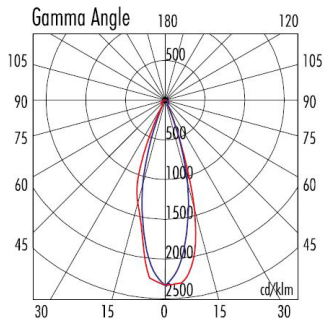

MR16 - 50W 38°

h	E max	E med
1.00	2168	1265
2.00	542	316
3.00	241	141
4.00	136	79
5.00	87	51