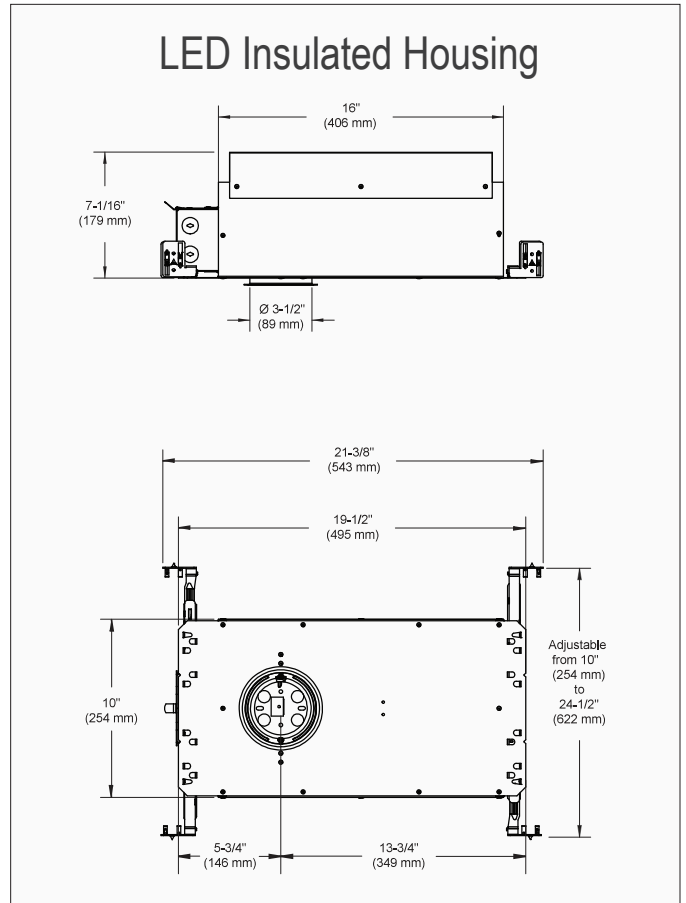

Ony Recessed Light

Design by R. Toso - N. Massari & Associates

LED

Wattage 1x16 W, 500 mA LED, 1500 Lumens
1x23 W, 700 mA LED, 2000 Lumens

Color Temperature 2700 K, 3000 K, 3500 K, 4000 K

Driver Dimmable electronic driver
ELV or 0-10 V
(consult website: leucosusa.com for a list of compatible dimmers)

LED Housing Options New Construction, Remodel, Insulated, Chicago Plenum

Lo-Voltage

Remodel 1x50 W, lo-voltage halogen, MR-16 ⚡
New Construction 1x50 W, lo-voltage halogen, MR-16 ⚡
Insulated Ceiling 1x35 W, lo-voltage halogen, MR-16 ⚡

Damp Location Yes

Voltage 120 Volts
277 Volts

Ceiling Cutout 3 5/8" (92 mm)

Trim Dimensions Width: 5 1/2" (140 mm)
Height: 2 1/4" (57 mm)

Housing Dimensions Length: 21 3/8" (543 mm)
Width: 10" - 24 1/2" (254 - 622 mm)
Height: 7 1/16" (179 mm)

Certifications

Housing is UL listed