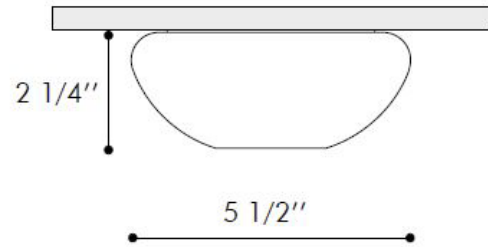

Ony Recessed Light

Design by R. Toso - N. Massari & Associates

LED

Wattage 1x16 W, 500 mA LED, 1500 Lumens
1x23 W, 700 mA LED, 2000 Lumens

Color Temperature 2700 K, 3000 K, 3500 K, 4000 K

Driver Dimmable electronic driver
ELV or 0-10 V
(consult website: leucosusa.com for a list of compatible dimmers)

LED Housing Options New Construction, Remodel, Insulated, Chicago Plenum

Lo-Voltage

Remodel 1x50 W, lo-voltage halogen, MR-16 ⚡
New Construction 1x50 W, lo-voltage halogen, MR-16 ⚡
Insulated Ceiling 1x35 W, lo-voltage halogen, MR-16 ⚡

Damp Location Yes

Voltage 120 Volts
277 Volts

Ceiling Cutout 3 5/8" (92 mm)

Trim Dimensions Width: 5 1/2" (140 mm)
Height: 2 1/4" (57 mm)

Housing Dimensions Length: 21 3/8" (543 mm)
Width: 10" - 24 1/2" (254 - 622 mm)
Height: 7 1/16" (179 mm)

Certifications

Housing is UL listed