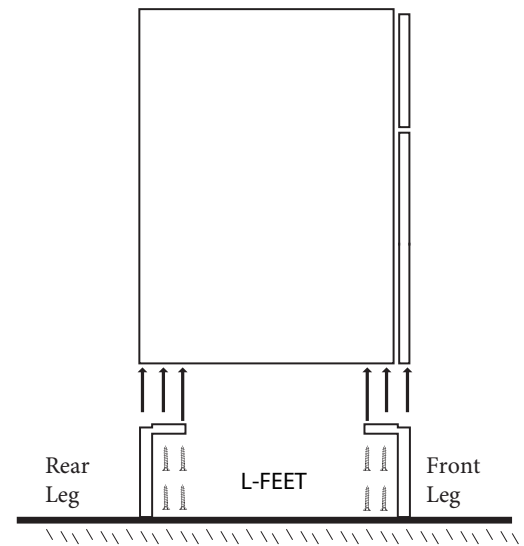

2. L- Feet installation