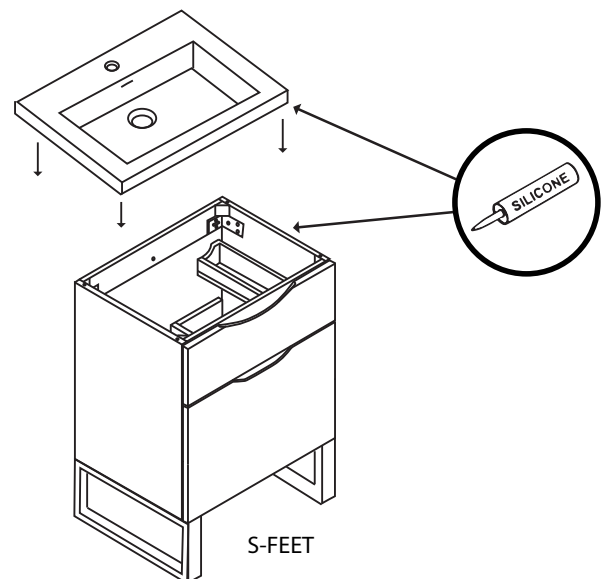

Package Dimensions

Cabinet: 43" x 21" x 28"

Weight

158 lbs. / 72 kgs

SIDE VIEW

Milano - 42"

Specification & Installation Guide

TOP VIEW

BACK VIEW

Milano - 42"

Specification & Installation Guide

FRONT VIEW

ROUGH-IN DIMENSIONS

Milano - 42"

Specification & Installation Guide

INSTALLATION INSTRUCTIONS

1. Install feet

1. Place feet in indicated positions.
2. Mark screw locations.
3. Pre-drill holes with 5/64, 3/32 or 7/64 drill bit about 1/2" deep.
4. **DO NOT OVER TIGHTEN THE SCREWS. DOING SO WILL SPLIT THE WOOD SIDE PANEL.**
5. If using a regular battery drill, set clutch to minimum and increase setting as needed.
6. **DO NOT USE AN IMPACT DRILL. IT WILL SPLIT THE WOOD SIDE PANEL.**

2. L- Feet installation

3. S- Feet installation

4. Install countertop with Silicone

For clarification, please contact Madeli Customer Care at (800)-819-6988 or (305)-718-8817 Ext. 1
All dimensions are approximate and subject to standard tolerance. Specifications subject to change without prior notice.