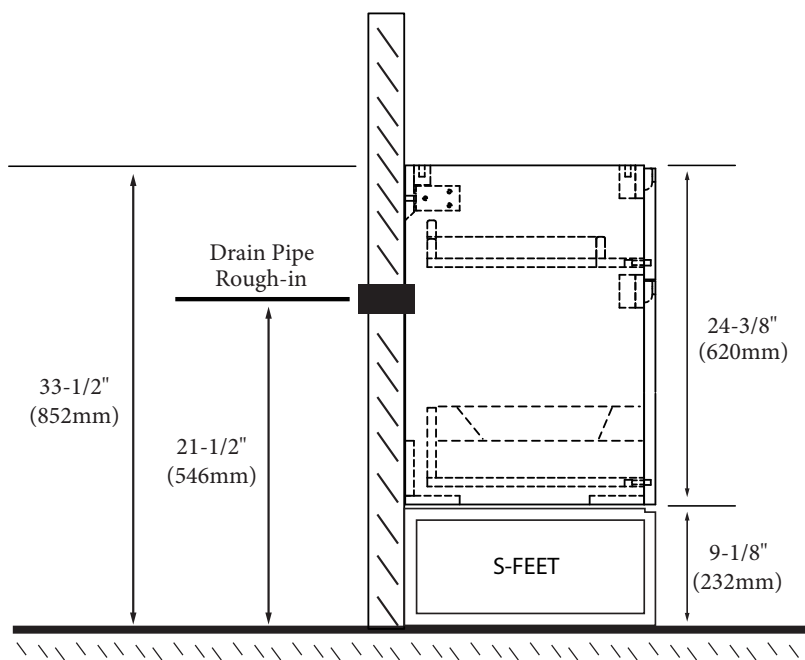

Milano - 42"

Specification & Installation Guide

Features

- Free Standing 42" vanity: 33-1/2"(852mm)H x 18"(458mm)D x 41-5/8"(1058mm)W
- Furniture grade plywood layered with solid wood veneer and protected with several coats of polyurethane (No particle board or MDF used).
- Matching finish inside out
- Two fully adjustable drawers with full-extension soft-close European hardware.
- Bottom drawer includes adjustable tempered glass dividers and retainers
- Feet option: 4 L-Feet or 2 S-Feet in Polished Chrome or Brushed Nickel finish.

Package Dimensions

Cabinet: 43" x 21" x 28"

Weight

158 lbs. / 72 kgs

SIDE VIEW

Milano - 42"

Specification & Installation Guide

TOP VIEW

BACK VIEW

Milano - 42"

Specification & Installation Guide

FRONT VIEW

ROUGH-IN DIMENSIONS

Milano - 42"

Specification & Installation Guide

INSTALLATION INSTRUCTIONS

1. Install feet

1. Place feet in indicated positions.
2. Mark screw locations.
3. Pre-drill holes with 5/64, 3/32 or 7/64 drill bit about 1/2" deep.
4. **DO NOT OVER TIGHTEN THE SCREWS. DOING SO WILL SPLIT THE WOOD SIDE PANEL.**
5. If using a regular battery drill, set clutch to minimum and increase setting as needed.
6. **DO NOT USE AN IMPACT DRILL. IT WILL SPLIT THE WOOD SIDE PANEL.**