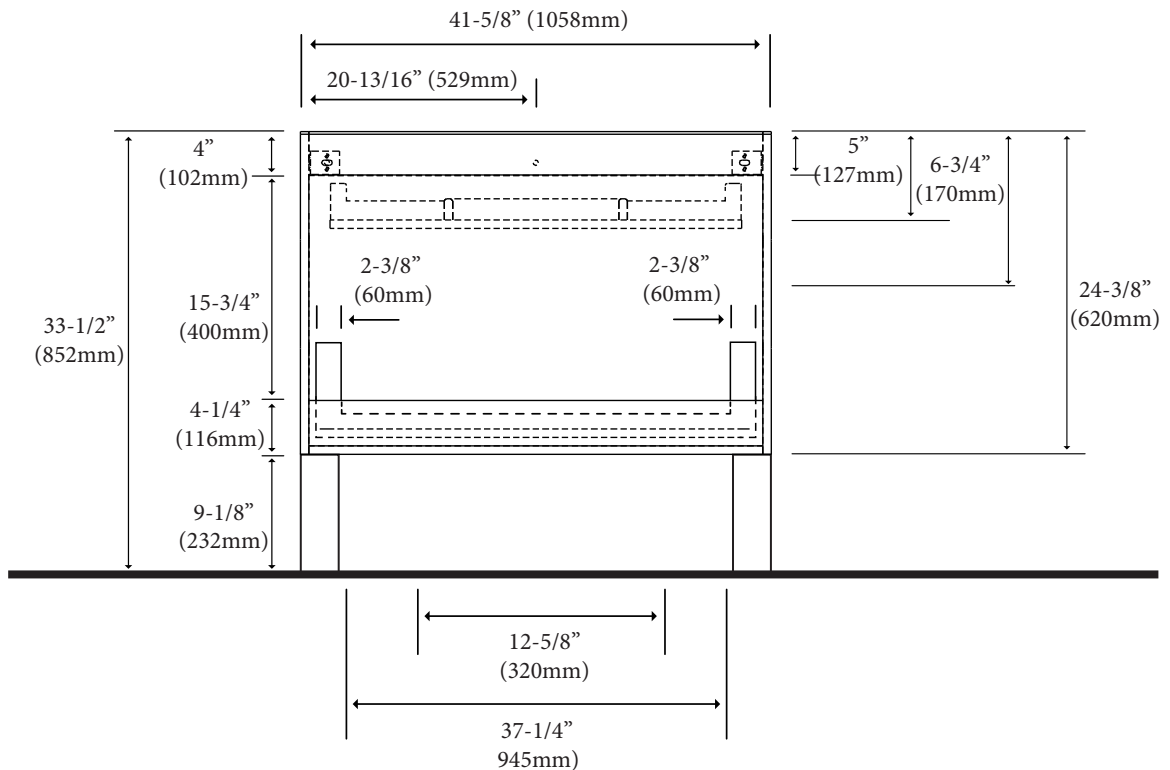

Milano - 42"

Specification & Installation Guide

Features

- Free Standing 42" vanity: 33-1/2"(852mm)H x 18"(458mm)D x 41-5/8"(1058mm)W
- Furniture grade plywood layered with solid wood veneer and protected with several coats of polyurethane (No particle board or MDF used).
- Matching finish inside out
- Two fully adjustable drawers with full-extension soft-close European hardware.
- Bottom drawer includes adjustable tempered glass dividers and retainers
- Feet option: 4 L-Feet or 2 S-Feet in Polished Chrome or Brushed Nickel finish.

Package Dimensions

Cabinet: 43" x 21" x 28"

Weight

158 lbs. / 72 kgs

SIDE VIEW

Milano - 42"

Specification & Installation Guide

TOP VIEW

BACK VIEW

Milano - 42"

Specification & Installation Guide

FRONT VIEW

ROUGH-IN DIMENSIONS

Milano - 42"

Specification & Installation Guide

INSTALLATION INSTRUCTIONS