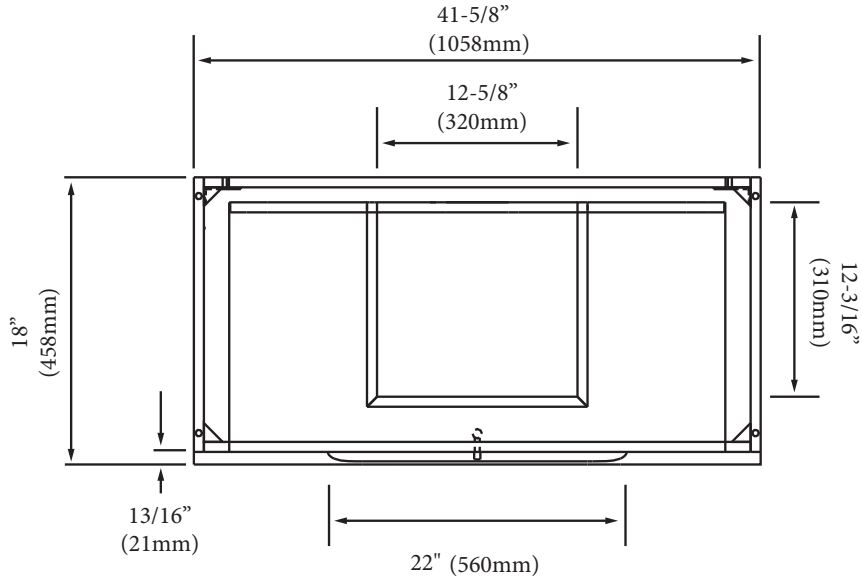

Milano - 42"

Specification & Installation Guide

Features

- Free Standing 42" vanity: 33-1/2"(852mm)H x 18"(458mm)D x 41-5/8"(1058mm)W
- Furniture grade plywood layered with solid wood veneer and protected with several coats of polyurethane (No particle board or MDF used).
- Matching finish inside out
- Two fully adjustable drawers with full-extension soft-close European hardware.
- Bottom drawer includes adjustable tempered glass dividers and retainers
- Feet option: 4 L-Feet or 2 S-Feet in Polished Chrome or Brushed Nickel finish.

Package Dimensions

Cabinet: 43" x 21" x 28"

Weight

158 lbs. / 72 kgs

SIDE VIEW

Milano - 42"

Specification & Installation Guide

TOP VIEW

BACK VIEW

Milano - 42"

Specification & Installation Guide

FRONT VIEW

ROUGH-IN DIMENSIONS

Milano - 42"

Specification & Installation Guide

INSTALLATION INSTRUCTIONS