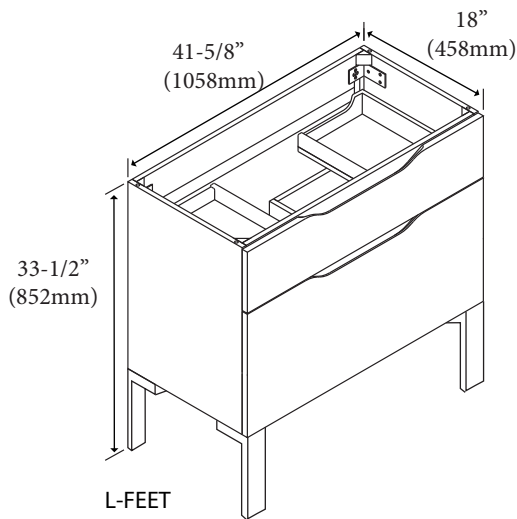

Milano - 42"

Specification & Installation Guide

Features

- Free Standing 42" vanity: 33-1/2"(852mm)H x 18"(458mm)D x 41-5/8"(1058mm)W
- Furniture grade plywood layered with solid wood veneer and protected with several coats of polyurethane (No particle board or MDF used).
- Matching finish inside out
- Two fully adjustable drawers with full-extension soft-close European hardware.
- Bottom drawer includes adjustable tempered glass dividers and retainers
- Feet option: 4 L-Feet or 2 S-Feet in Polished Chrome or Brushed Nickel finish.

Package Dimensions

Cabinet: 43" x 21" x 28"

Weight

158 lbs. / 72 kgs

SIDE VIEW

Milano - 42"

Specification & Installation Guide

TOP VIEW

BACK VIEW

Milano - 42"

Specification & Installation Guide

FRONT VIEW

ROUGH-IN DIMENSIONS

Milano - 42"

Specification & Installation Guide

INSTALLATION INSTRUCTIONS