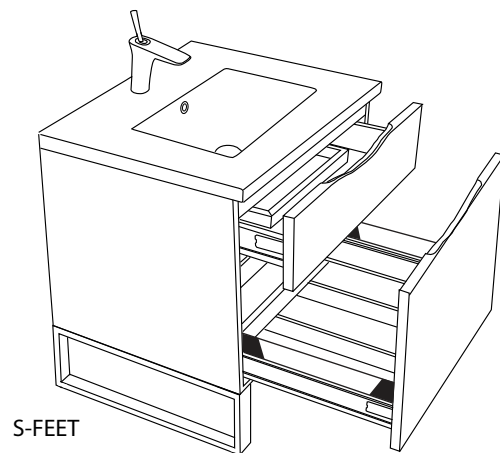

Milano - 42"

Specification & Installation Guide

Features

- Free Standing 42" vanity: 33-1/2"(852mm)H x 18"(458mm)D x 41-5/8"(1058mm)W
- Furniture grade plywood layered with solid wood veneer and protected with several coats of polyurethane (No particle board or MDF used).
- Matching finish inside out
- Two fully adjustable drawers with full-extension soft-close European hardware.
- Bottom drawer includes adjustable tempered glass dividers and retainers
- Feet option: 4 L-Feet or 2 S-Feet in Polished Chrome or Brushed Nickel finish.

Package Dimensions

Cabinet: 43" x 21" x 28"

Weight

158 lbs. / 72 kgs

SIDE VIEW

Milano - 42"

Specification & Installation Guide

TOP VIEW

BACK VIEW

Milano - 42"

Specification & Installation Guide

FRONT VIEW

ROUGH-IN DIMENSIONS

Milano - 42"

Specification & Installation Guide

INSTALLATION INSTRUCTIONS