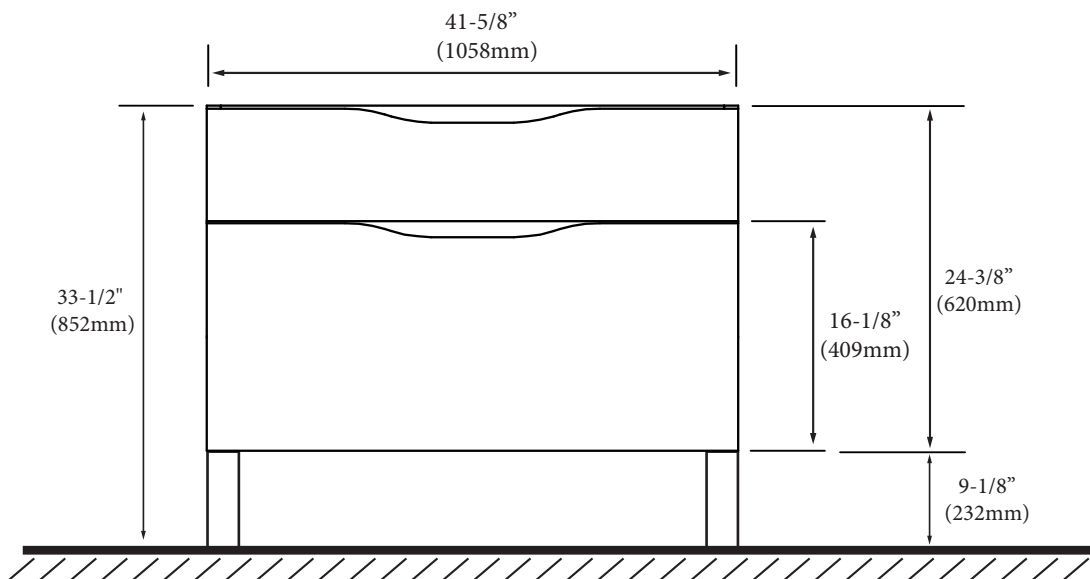

Milano - 42"

Specification & Installation Guide

Features

- Free Standing 42" vanity: 33-1/2"(852mm)H x 18"(458mm)D x 41-5/8"(1058mm)W
- Furniture grade plywood layered with solid wood veneer and protected with several coats of polyurethane (No particle board or MDF used).
- Matching finish inside out
- Two fully adjustable drawers with full-extension soft-close European hardware.
- Bottom drawer includes adjustable tempered glass dividers and retainers
- Feet option: 4 L-Feet or 2 S-Feet in Polished Chrome or Brushed Nickel finish.

Package Dimensions

Cabinet: 43" x 21" x 28"

Weight

158 lbs. / 72 kgs

SIDE VIEW

Milano - 42"

Specification & Installation Guide

TOP VIEW

BACK VIEW

Milano - 42"

Specification & Installation Guide

FRONT VIEW

ROUGH-IN DIMENSIONS

Milano - 42"

Specification & Installation Guide

INSTALLATION INSTRUCTIONS