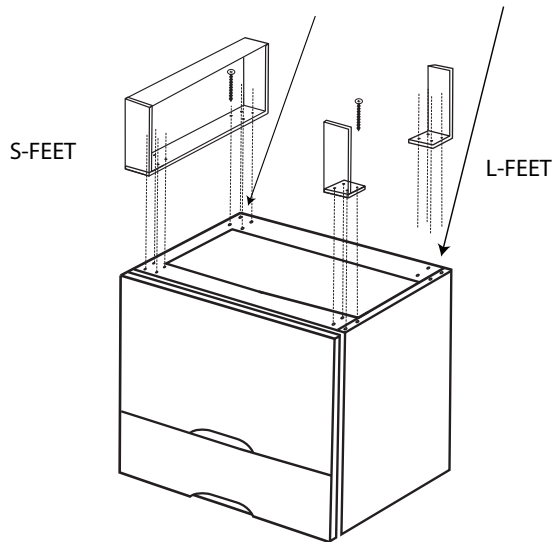

Milano - 42"

Specification & Installation Guide

INSTALLATION INSTRUCTIONS

1. Install feet

1. Place feet in indicated positions.
2. Mark screw locations.
3. Pre-drill holes with 5/64, 3/32 or 7/64 drill bit about 1/2" deep.
4. **DO NOT OVER TIGHTEN THE SCREWS. DOING SO WILL SPLIT THE WOOD SIDE PANEL.**
5. If using a regular battery drill, set clutch to minimum and increase setting as needed.
6. **DO NOT USE AN IMPACT DRILL. IT WILL SPLIT THE WOOD SIDE PANEL.**