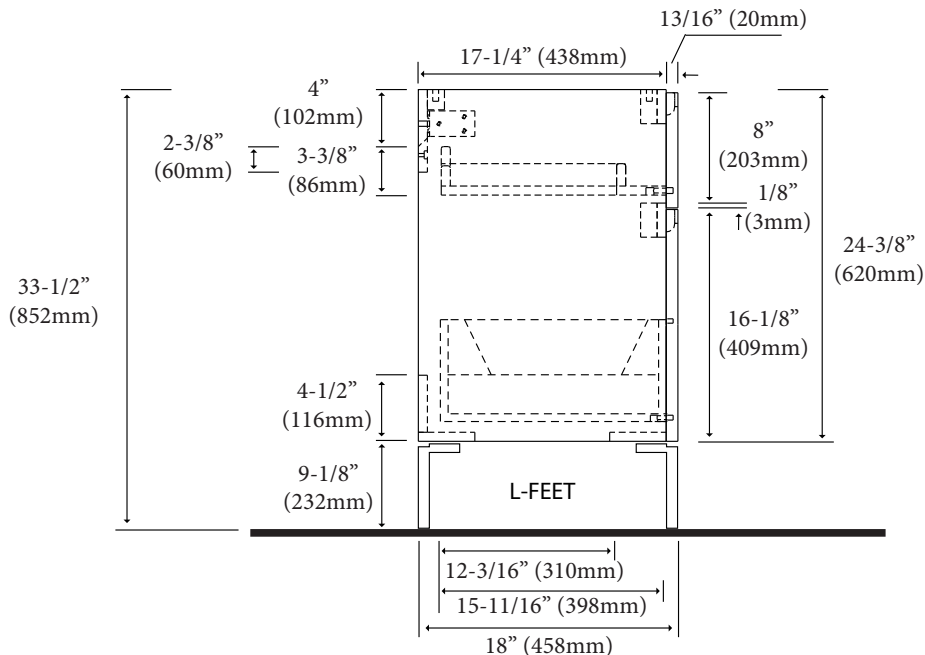

Milano - 42"

Specification & Installation Guide

Features

- Free Standing 42" vanity: 33-1/2"(852mm)H x 18"(458mm)D x 41-5/8"(1058mm)W
- Furniture grade plywood layered with solid wood veneer and protected with several coats of polyurethane (No particle board or MDF used).
- Matching finish inside out
- Two fully adjustable drawers with full-extension soft-close European hardware.
- Bottom drawer includes adjustable tempered glass dividers and retainers
- Feet option: 4 L-Feet or 2 S-Feet in Polished Chrome or Brushed Nickel finish.

Package Dimensions

Cabinet: 43" x 21" x 28"

Weight

158 lbs. / 72 kgs

SIDE VIEW

Milano - 42"

Specification & Installation Guide

TOP VIEW

BACK VIEW

Milano - 42"

Specification & Installation Guide

FRONT VIEW

ROUGH-IN DIMENSIONS

Milano - 42"

Specification & Installation Guide

INSTALLATION INSTRUCTIONS