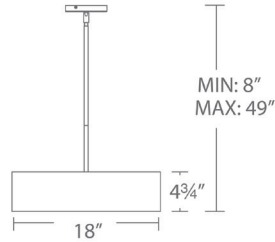

METROPOLIS Chandeliers & Pendants

PD-16818 / PD-16824 / PD-16830

MODERN FORMS

PD-16818