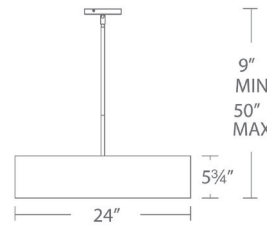

METROPOLIS Chandeliers & Pendants

PD-16818 / PD-16824 / PD-16830

MODERN FORMS

PD-16824

Fixture Type:

Catalog Number:

Project:

Location:

PRODUCT DESCRIPTION

A diaphanous shade provokes the imagination on this elegant design, creating softer light and a beautiful, sophisticated expression of form. Inside the glowing round diffuser, state-of-the-art LED modules broadcast consistent and enduring illumination. Metropolis handles urban décor with ease, but makes a welcome addition to Scandinavian and Mid-Century styled spaces too.

FEATURES

- Clear glass diffuser with fabric shade
- Ultra-bright lumen output
- No transformer or driver needed
- Dimmer: ELV
- CRI: 90
- Rated Life: 54,000 hours
- **PD-16818** & **PD-16824**: 277V option available (Special Order)
- Color Temp: 3000K

SPECIFICATIONS

Construction: Aluminum

Light Source: High output LED

Finish: Brushed Nickel

Standards: ETL & cETL listed, Title 24 JA8 - 2016 Compliant

REPLACEMENT ROD

Part#	Size	Finish
RPL-ROD-1N06-BN	6"	Brushed Nickel
RPL-ROD-1N12-BN	12"	Brushed Nickel

REPLACEMENT PART

Part#	Description	Fixture
RPL-SHA-16818	Shade	PD-16818
RPL-SHA-16824	Shade	PD-16824
RPL-SHA-16830	Shade	PD-16830
RPL-DIF-13114	Diffuser	PD-16818
RPL-DIF-13120	Diffuser	PD-16824
RPL-DIF-13126	Diffuser	PD-16830
RPL-GLA-13114	Glass	PD-16818
RPL-GLA-13120	Glass	PD-16824
RPL-GLA-13126	Glass	PD-16830

ORDER NUMBER

Model	Wattage	Voltage	LED Lumens	Delivered Lumens	Finish
PD-16818	18"	25W	2015	1996	BN <i>Brushed Nickel</i>
PD-16824	24"	31W	2644	2474	
PD-16830	30"	48W	3869	3815	

Example: **PD-16824-BN**

For 277V special order add an "F" before the finish: **PD-16818F-BN**

modernforms.com
Phone (866) 810.6615
Fax (800) 526.2585