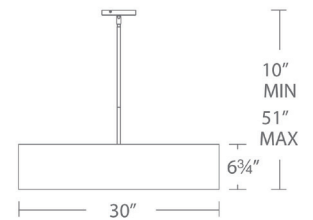

PD-16830

Fixture Type:

Catalog Number:

Project:

Location:

PRODUCT DESCRIPTION

A diaphanous shade provokes the imagination on this elegant design, creating softer light and a beautiful, sophisticated expression of form. Inside the glowing round diffuser, state-of-the-art LED modules broadcast consistent and enduring illumination. Metropolis handles urban décor with ease, but makes a welcome addition to Scandinavian and Mid-Century styled spaces too.

FEATURES

- Clear glass diffuser with fabric shade
- Ultra-bright lumen output
- No transformer or driver needed
- Dimmer: ELV
- CRI: 90
- Rated Life: 54,000 hours
- **PD-16818** & **PD-16824**: 277V option available (Special Order)
- Color Temp: 3000K

SPECIFICATIONS

Construction: Aluminum

Light Source: High output LED

Finish: Brushed Nickel

Standards: ETL & cETL listed, Title 24 JA8 - 2016 Compliant

REPLACEMENT ROD

Part#	Size	Finish
RPL-ROD-1N06-BN	6"	Brushed Nickel
RPL-ROD-1N12-BN	12"	Brushed Nickel

REPLACEMENT PART

Part#	Description	Fixture
RPL-SHA-16818	Shade	PD-16818
RPL-SHA-16824	Shade	PD-16824
RPL-SHA-16830	Shade	PD-16830
RPL-DIF-13114	Diffuser	PD-16818
RPL-DIF-13120	Diffuser	PD-16824
RPL-DIF-13126	Diffuser	PD-16830
RPL-GLA-13114	Glass	PD-16818
RPL-GLA-13120	Glass	PD-16824
RPL-GLA-13126	Glass	PD-16830

ORDER NUMBER

Model	Wattage	Voltage	LED Lumens	Delivered Lumens	Finish
PD-16818	18"	25W	2015	1996	BN <i>Brushed Nickel</i>
PD-16824	24"	31W	2644	2474	
PD-16830	30"	48W	3869	3815	

Example: **PD-16824-BN**

For 277V special order add an "F" before the finish: **PD-16818F-BN**

modernforms.com
Phone (866) 810.6615
Fax (800) 526.2585

Headquarters/Eastern Distribution Center
44 Harbor Park Drive
Port Washington, NY 11050

Central Distribution Center
1600 Distribution Ct
Lithia Springs, GA 30122

Western Distribution Center
1750 Archibald Avenue
Ontario, CA 91760