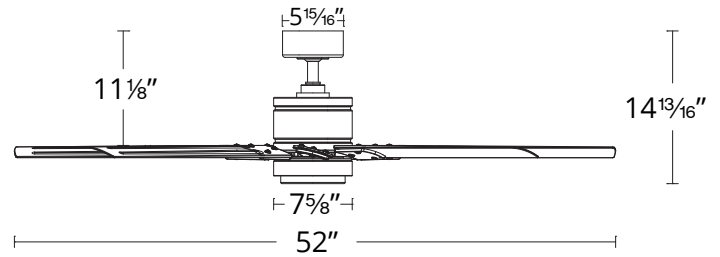

RENEGADE

FR-W2001-52L

52" Ceiling Fan

MODERN FORMS SMART FANS

PRODUCT DESCRIPTION

An industrial modern design that performs indoors and out. Renegade features Wet Rated weather-resistant aluminum housing and finishes to meet the elements head on. Designed with refined proportions and generous scale, enjoy its upscale aesthetic and powerful air movement.

FEATURES

- 6 fan speeds through both Summer and Winter Modes
- Silent DC motor
- Optional LED light kit included
- Includes BT remote control
- Optional wall control sold separately
- Compatible with Modern Forms app

AIRFLOW/ENERGY EFFICIENCY

Weighted-Average/High Airflow CFM:	4680/7445
Weighted-Average/High Energy Use (W):	23/32.5
Estimated Yearly Energy Cost ($):	6
Weighted-Average/High Efficiency (CFM/W):	203/219
Max RPM:	172

ORDER NUMBER

Model	Housing	Blade
FR-W2001-52L	GH Graphite	WW Weathered Wood
	MB Matte Black	MB Matte Black
	MW Matte White	MW Matte White
	OB Oil Rubbed Bronze	BW Barn Wood

Example: **FR-W2001-52L-OB/BW**

For 2700K add "-27" ; for 3500K add "-35" before the finish: **FR-W2001-52L-27OBBW**

*Results may vary based on application and surroundings.

*This fan comes uni-pack - blade select options are not available

The Modern Forms app synchronizes seamlessly with smart home devices you already own

modernforms.com
Phone (800) 526.2588
Fax (800) 526.2585

Headquarters/Eastern Distribution Center
44 Harbor Park Drive
Port Washington, NY 11050

Central Distribution Center
1600 Distribution Ct
Lithia Springs, GA 30122

Western Distribution Center
1750 Archibald Avenue
Ontario, CA 91760

SPECIFICATIONS

Construction:	Aluminum, ABS
Blade:	14° Pitch, 52" sweep
Downrod:	3/4 included "W X 6"H
Mounting Slope:	Up to 30°
Wire:	80"
Hanging Weight:	18 lbs
Total Power:	49W
Standards:	UL/cUL Wet Location listed, Title 24 JA8-2016 Compliant, Title 20, Energy Star rated
Motor Type:	165 x 20 sensorless DC motor

WIRELESS PERFORMANCE

Wi-Fi Range:	Up to 150 ft*
Bluetooth Range:	Up to 150 ft*

LUMINAIRE PERFORMANCE

Light Source:	LED
Light Wattage:	20W
Lumens/Delivered Lumens:	1600/846
Dimming:	Integrated
CRI:	90
Color Temperature:	3000K (2700K/3500K options available)
Rated Life:	50,000 hours