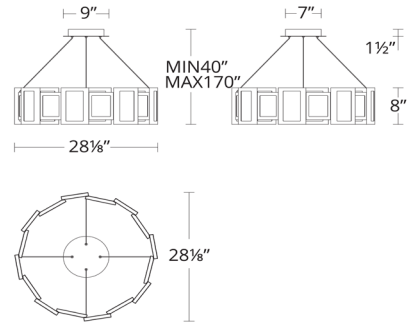

Fixture Type:

Catalog Number:

Project: _____

Location: _____