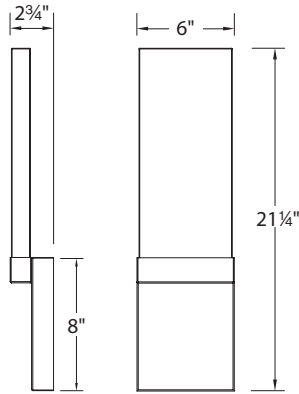

GLACIER – model: WS-12721-CH

LED Wall Sconces

MODERN FORMS

Fixture Type:

Catalog Number:

Project: _____

Location: _____

PRODUCT DESCRIPTION

The beautiful brilliance of frozen ice and polar caps crystalize into stunning wall sconce luminaires as LEDs evoke a sparkle and shimmer with mesmerizing Piastra glass, hand crafted utilizing techniques discovered in the 13th century.

FEATURES

- ETL & cETL listed for damp locations
- ADA compliant, low profile design
- No transformer or driver required
- Replaceable LED module
- **50,000 hour rated life**
- **Color Temp: 3000K**
- **CRI: 90**

SPECIFICATIONS

Construction: Steel construction with Piastra glass

Light Source: High output LED

Dimming: Dims to 10% with an electronic low voltage (ELV) dimmer

Mounting: Mounts directly to junction box

Finish: Chrome (CH)

ORDER NUMBER

Model	Height	Watt	Voltage	LED Lumens	Delivered Lumens	Finish
WS-12721	21"	10W	120V	830	175	CH Chrome

REPLACEMENT GLASS

Part#	Fixture
RPL-GLA-12721-02	WS-12721
RPL-GLA-12721-01	

WS-12721 – **CH**

Example: **WS-12721-CH**

waclighting.com
Phone (800) 526.2588
Fax (800) 526.2585

Headquarters/Eastern Distribution Center
44 Harbor Park Drive
Port Washington, NY 11050

Central Distribution Center
1600 Distribution Ct
Lithia Springs, GA 30122

Western Distribution Center
1750 Archibald Avenue
Ontario, CA 91760