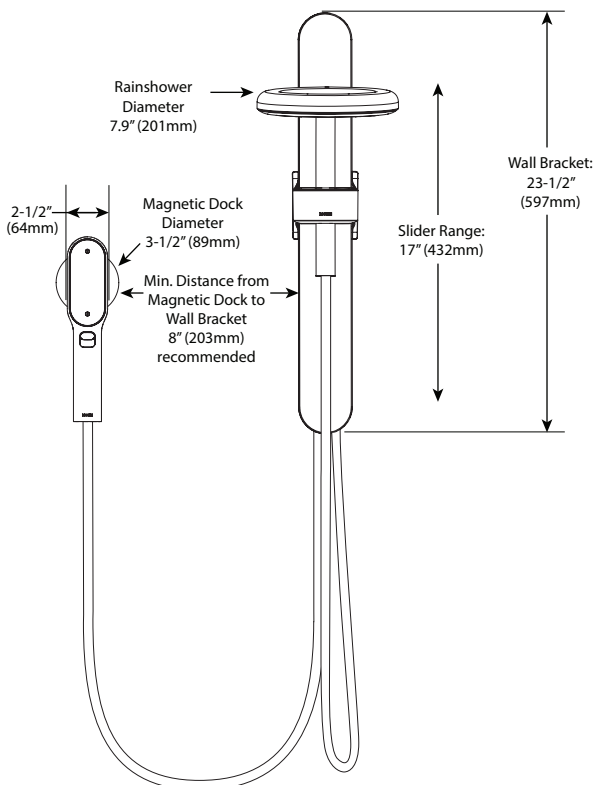

OPERATION

- Single function with patented atomized spray nozzles
- Tilttable, adjustable-height rainshower that can be perfectly positioned for optimal warmth, rinsing power, and coverage
- Handshower holder rotates to adjust angle of handshower
- Use Rainshower alone or use the Rainshower and Handshower together
- Handshower includes easy on/off switch
- Magnetic Dock includes two installation options:
 1. Mount to shower wall with screws and wall bracket
 2. Adheres with permanent waterproof adhesive

Visit www.moen.com/support for complete details and limitations

Visit www.moen.com/nebia for tips and videos

Nebia by Moen™

Rainshower and Handshower Combo

Models: N207C0 and N211C0 series

CRITICAL DIMENSIONS