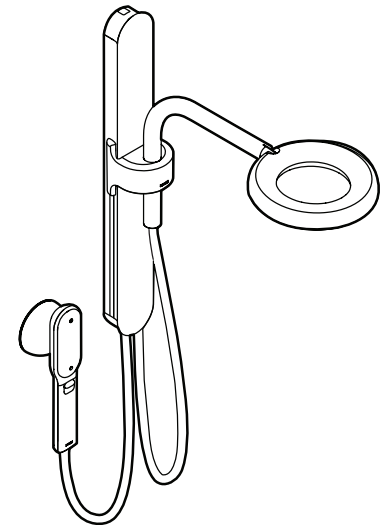

OPERATION

- Single function with patented atomized spray nozzles
- Tilttable, adjustable-height rainshower that can be perfectly positioned for optimal warmth, rinsing power, and coverage
- Handshower holder rotates to adjust angle of handshower
- Use Rainshower alone or use the Rainshower and Handshower together
- Handshower includes easy on/off switch
- Magnetic Dock includes two installation options:
  1. Mount to shower wall with screws and wall bracket
  2. Adheres with permanent waterproof adhesive

FLOW

- 1.75 gpm max (6.6 L/min)

STANDARDS

- Designed and manufactured to comply with the applicable requirements of WaterSense®, ASME A112.18.1/CSA B-125.1, ASSE 1014 and all applicable specifications referenced therein

WARRANTY

- Lifetime limited warranty against leaks, drips and finish defects to the original homeowner
- 10 year limited warranty when used in a multifamily installation
- 5 year limited warranty when used in a commercial installation

Visit www.moen.com/support for complete details and limitations

Visit www.moen.com/nebia for tips and videos

Nebia by Moen™

Rainshower and Handshower Combo

Models: N207C0 and N211C0 series