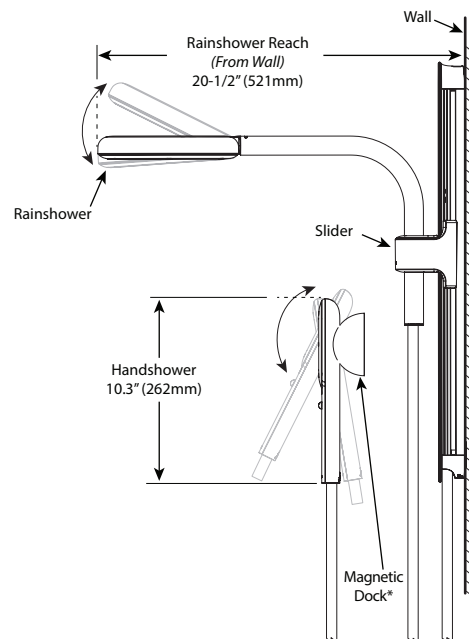

OPERATION

- Single function with patented atomized spray nozzles
- Tilttable, adjustable-height rainshower that can be perfectly positioned for optimal warmth, rinsing power, and coverage
- Handshower holder rotates to adjust angle of handshower
- Use Rainshower alone or use the Rainshower and Handshower together
- Handshower includes easy on/off switch
- Magnetic Dock includes two installation options:
 1. Mount to shower wall with screws and wall bracket
 2. Adheres with permanent waterproof adhesive

Visit www.moen.com/support for complete details and limitations

Visit www.moen.com/nebia for tips and videos

Nebia by Moen™

Rainshower and Handshower Combo

Models: N207C0 and N211C0 series

CRITICAL DIMENSIONS