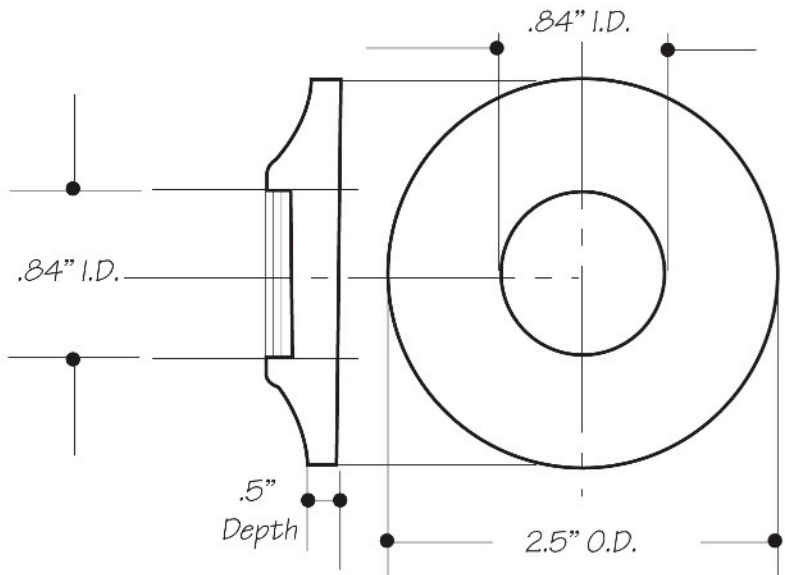

## INSTALLATION DIMENSIONS

***This model offers you the following features & benefits:***

- .84" I.D. fits over 1/2" IPS pipe nipple
- For lavatory and water closet applications
- Sure Grip
- Plated Brass
- Available in 21 finishes
  - CPB - Polished Chrome
  - SC - Satin Chrome
  - PN - Polished Nickel
  - BRN - Brushed Nickel
  - PEW - Pewter
  - PRN - Pearl Nickel
  - AB - Antique Brass
  - SB - Satin Brass
  - PVD - Polished Brass
  - WB - Weathered Brass
  - WCP - Weathered Copper
  - ACP - Antique Copper
  - PCP - Polished Copper
  - ORB - Oil Rubbed Bronze
  - VB - Venetian Bronze\*
  - PVDDBB - Brushed Bronze
  - TB - Tuscan Brass
  - MB - Matte Black
  - FG - French Gold
  - GPB - Polished Gold
  - SG - Satin Gold