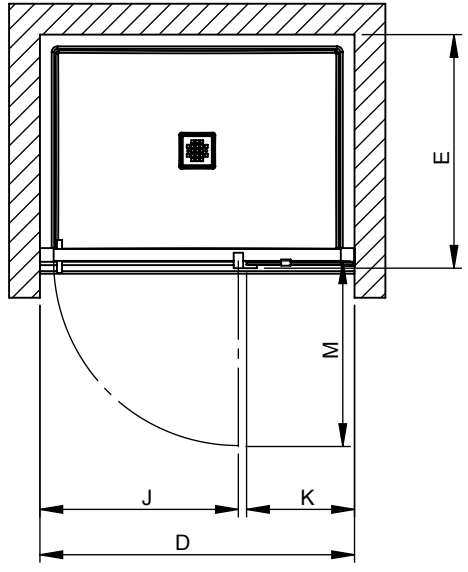

All dimensions are approximate. Structure measurements must be verified against the unit to ensure proper fit.

ModuIR PIVOT SHOWER DOOR: ALCOVE SHOWER (501)

All complementary installation can be also build from the same listed product

PIVOT ON LEFT

501 OPTIONAL

PIVOT ON RIGHT

501 AS SHOWN

PRODUCT	BASE SIZE	G	D	E	J	K	M	
		HEIGHT (top of glass)	WIDTH (min-max)	DEPTH (min-max)	DOOR ACCESS (maximum)	FIXED PANEL	ENCUMBRANCE	
137833	48X32	78"	45-1/8" - 47"	30-1/8" - 31-3/8"	26-1/2"	15-1/4" - 16-1/4"	27-7/8"	
	48X34			32-1/8" - 33-3/8"				
	48X36			34-1/8" - 35-3/8"				
137832	60X30		57-1/8" - 59"	28-1/8" - 29-3/8"		30-1/8" - 31-3/8"		27-1/4" - 28-1/4"
	60X32			30-1/8" - 31-3/8"				
	60X36			34-1/8" - 35-3/8"				