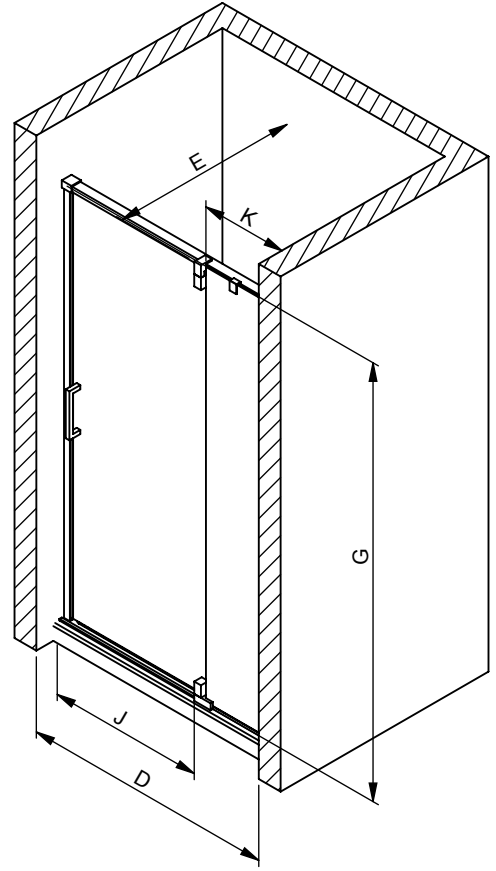

All dimensions are approximate. Structure measurements must be verified against the unit to ensure proper fit.

ModuIR PIVOT SHOWER DOOR: ALCOVE SHOWER (501)

All complementary installation can be also build from the same listed product

PIVOT ON LEFT

501 OPTIONAL

PIVOT ON RIGHT

501 AS SHOWN

PRODUCT	BASE SIZE	G	D	E	J	K	M	
		HEIGHT (top of glass)	WIDTH (min-max)	DEPTH (min-max)	DOOR ACCESS (maximum)	FIXED PANEL	ENCUMBRANCE	
137833	48X32	78"	45-1/8" - 47"	30-1/8" - 31-3/8"	26-1/2"	15-1/4" - 16-1/4"	27-7/8"	
	48X34			32-1/8" - 33-3/8"				
	48X36			34-1/8" - 35-3/8"				
137832	60X30		57-1/8" - 59"	28-1/8" - 29-3/8"		30-1/8" - 31-3/8"		27-1/4" - 28-1/4"
	60X32			30-1/8" - 31-3/8"				
	60X36			34-1/8" - 35-3/8"				