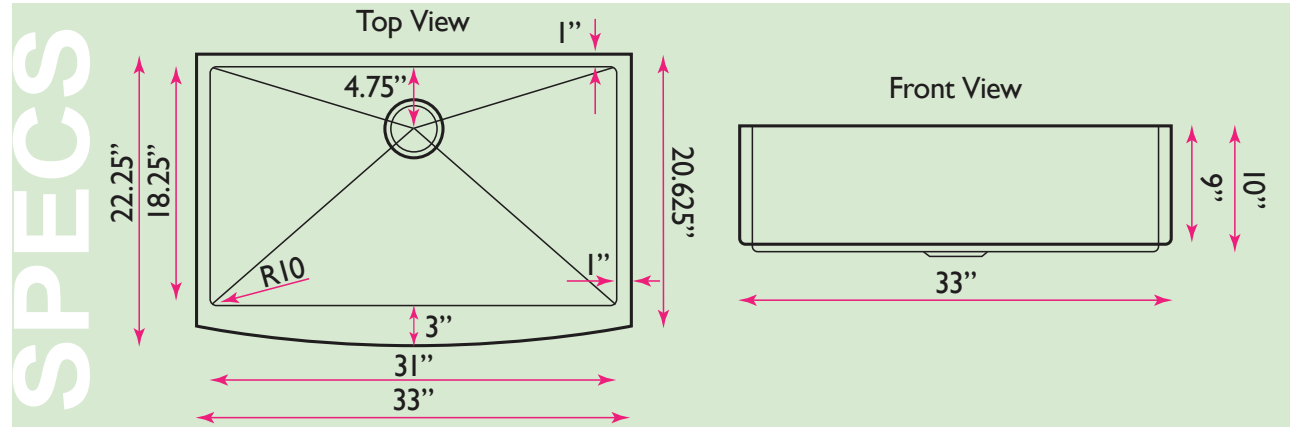

OVERALL DIMENSIONS	INTERIOR BOWL	APRON HEIGHT	BOWL DEPTH	DRAIN DIMENSIONS
33" x 20.625" Corner 33" x 22.25" Center	31" x 18.25"	9"	10"	3.5" Opening

FEATURES:

- Premium 304, 16 gauge stainless steel kitchen sink
- Colander drain and grid included
- Brushed satin finish
- Limited lifetime manufacturer's warranty
- Insulated to reduce condensation
- Rubber padding is applied for noise reduction
- Fits Apron base cabinet