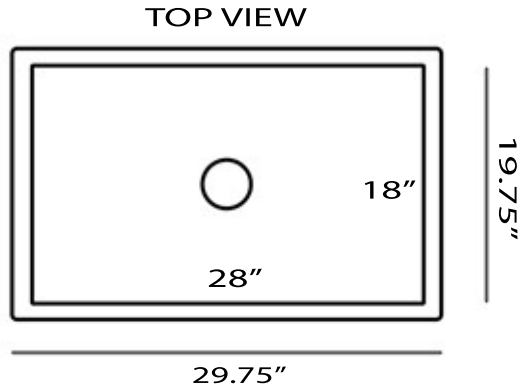

Vineyard Collection  
Premium Fireclay Farmhouse Apron Sink

MODEL:  
FCFS3020S-Filigree

Overall Dimensions	Interior Bowl	Apron Height	Bowl Depth	Drain Dimensions
29.75" x 19.75" x 10"	28" x 18" x 9"	10"	9"	3.5" Opening