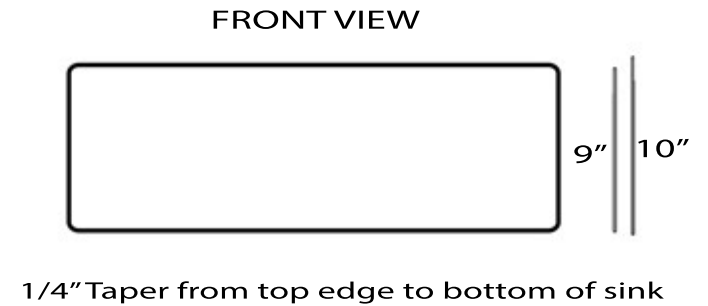

Vineyard Collection  
Premium Fireclay Farmhouse Apron Sink

MODEL:  
FCFS3020S-Filigree

Overall Dimensions	Interior Bowl	Apron Height	Bowl Depth	Drain Dimensions
29.75" x 19.75" x 10"	28" x 18" x 9"	10"	9"	3.5" Opening