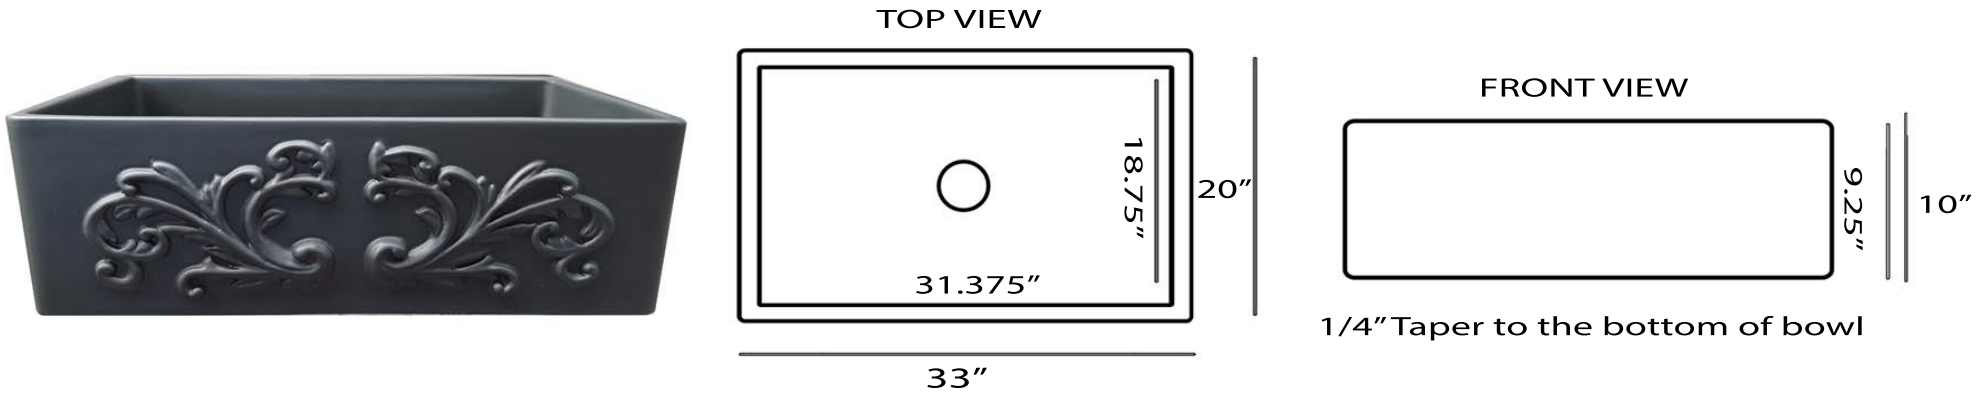

Vineyard Collection  
Premium Fireclay Farmhouse Apron Sink

MODEL:  
FCFS3320S-FiligreeMBL

Overall Dimensions	Large Bowl	Apron Height	Bowl Depth	Drain Dimensions
33 x 20 x 10"	31.375" x 18.75"	10"	9.25"	3.5" Opening