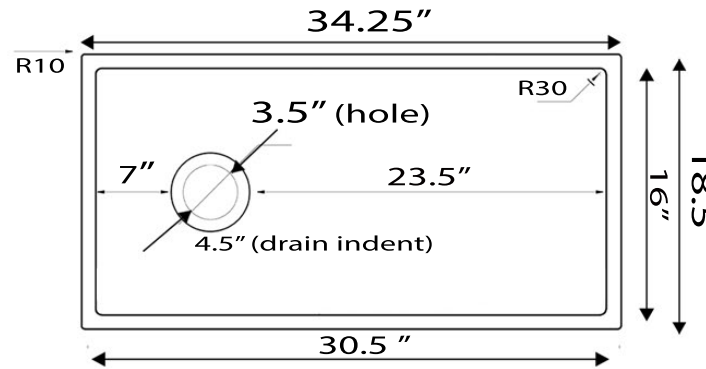

Cape Collection

Premium Fireclay Undermount Kitchen Sink

MODEL:
Wellfleet-3419MatteBlack

Overall Dimensions	Interior Bowl	Exterior Height	Bowl Depth	Drain Dimensions
34.25" x 18.5" x 10"	30.5" x 16" Top of bowl	10"	8.875"	3.5" Opening

Please Be Advised

- (Nominal Dimensions*) Actual Dimensions may vary by 1/4"
- Template Not included- use sink as rough-in guide
- Installation Type: Undermount OR Drop-In
- Mounting hardware not included - Professional Installation Only