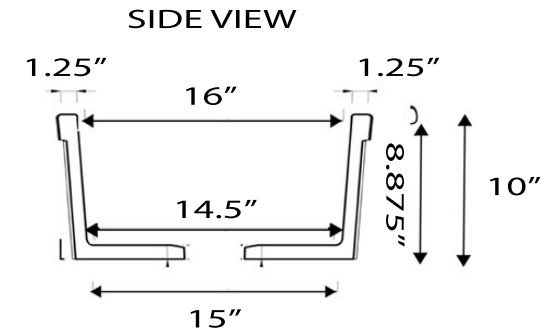

Cape Collection

Premium Fireclay Undermount Kitchen Sink

MODEL:
Wellfleet-3419MatteBlack

Overall Dimensions	Interior Bowl	Exterior Height	Bowl Depth	Drain Dimensions
34.25" x 18.5" x 10"	30.5" x 16" Top of bowl	10"	8.875"	3.5" Opening

Please Be Advised

- (Nominal Dimensions*) Actual Dimensions may vary by 1/4"
- Template Not included- use sink as rough-in guide
- Installation Type: Undermount OR Drop-In
- Mounting hardware not included - Professional Installation Only