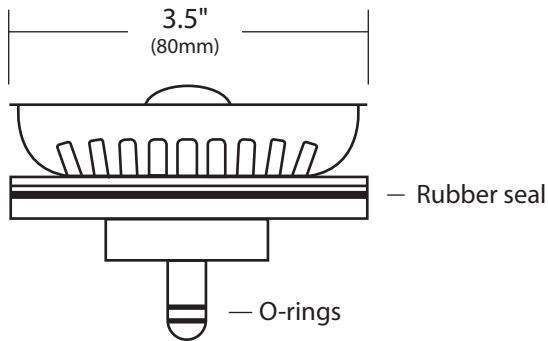

SPECIFICATIONS

3.5" BASKET STRAINER
WITH DISPOSER TRIM

Kitchen / Bar & Prep

- DR340-BN Brushed Nickel
- DR340-CH Chrome
- DR340-ORB Oil Rubbed Bronze
- DR340-PC Polished Copper
- DR340-PN Polished Nickel
- DR340-SC Solid Copper
- DR340-WC Weathered Copper
- DR340-BG Brushed Gold

PRODUCT DETAILS

- Fits 3.5" (89mm) drain opening
- Features center post with double o-ring construction for tight seal and durability
- Fits most ISE type disposer units with 3.375" (86mm) I.D.

COORDINATING PRODUCTS

- Kitchen or Bar & Prep basin with 3.5" (89mm) drain opening
- Matching Basket Strainer: DR320