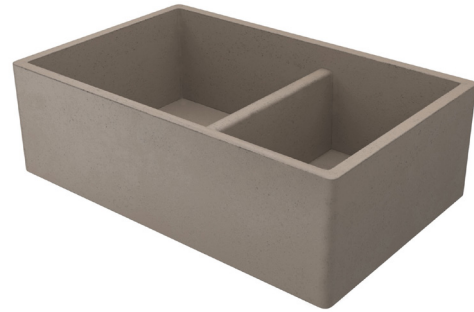

SPECIFICATIONS

**FARMHOUSE DOUBLE BOWL**

NativeStone® Collection

- NSKD3321-A Ash
- NSKD3321-C Charcoal
- NSKD3321-E Earth
- NSKD3321-P Pearl
- NSKD3321-S Slate

**PRODUCT DETAILS**

- 33" x 21" x 10.25" OD (838mm x 533mm x 260mm)
- Lg basin ID: 17.25" x 18.75" x 9.5" (445mm x 475mm x 241mm)
- Sm basin ID: 12" x 18.75" x 9.5" (307mm x 475mm x 241mm)
- 3.75" (94mm) drain opening
- Sealed with NativeStone Shield™

**INSTALLATION**

- Undermount or Apron Front

**COORDINATING PRODUCTS**

- Drains: DR320 or DR340
- Bottom Grid: GR1710 & GR1715
- UK2547 Undermount Kit

**STANDARDS COMPLIANCE**

- UPC/cUPC compliant

**IMPORTANT**

Do NOT use tape or other adhesives on NativeStone as it may remove the sealer.

Due to the handcrafted nature of this product, it will vary in finish, texture, and other details. Dimensions may vary up to 1/4" (6mm). We strongly recommend waiting for the actual product before making any installation cuts.