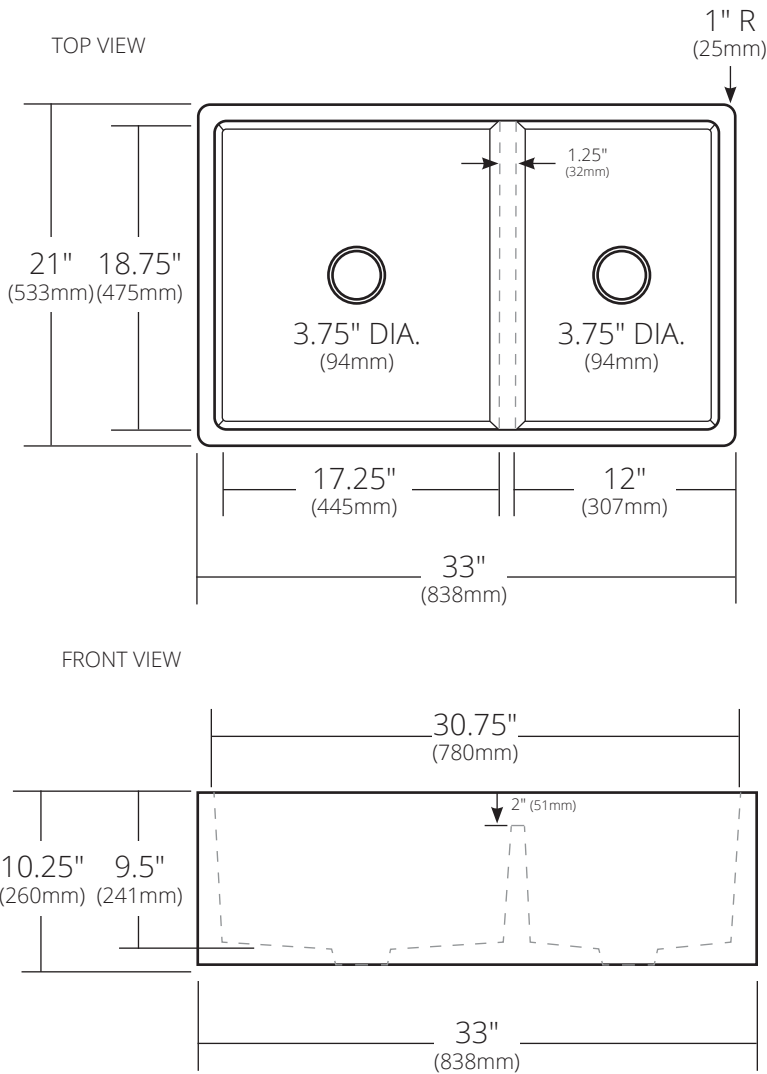

SPECIFICATIONS

**FARMHOUSE DOUBLE BOWL**

NativeStone® Collection

- NSKD3321-A Ash
- NSKD3321-C Charcoal
- NSKD3321-E Earth
- NSKD3321-P Pearl
- NSKD3321-S Slate

**PRODUCT DETAILS**

- 33" x 21" x 10.25" OD (838mm x 533mm x 260mm)
- Lg basin ID: 17.25" x 18.75" x 9.5" (445mm x 475mm x 241mm)
- Sm basin ID: 12" x 18.75" x 9.5" (307mm x 475mm x 241mm)
- 3.75" (94mm) drain opening
- Sealed with NativeStone Shield™

**INSTALLATION**

- Undermount or Apron Front

**COORDINATING PRODUCTS**

- Drains: DR320 or DR340
- Bottom Grid: GR1710 & GR1715
- UK2547 Undermount Kit

**STANDARDS COMPLIANCE**

- UPC/cUPC compliant

**IMPORTANT**

Do NOT use tape or other adhesives on NativeStone as it may remove the sealer.

Due to the handcrafted nature of this product, it will vary in finish, texture, and other details. Dimensions may vary up to 1/4" (6mm). We strongly recommend waiting for the actual product before making any installation cuts.