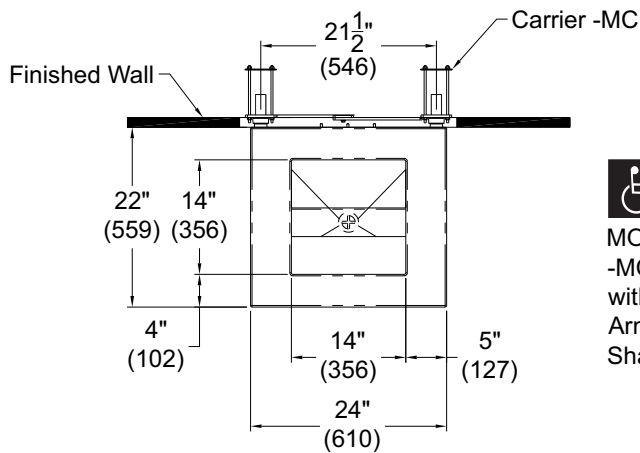

24" Ebb Concept Wall Mounted

PRODUCT Specification . . . The 24" Ebb Concept Console /Table includes a 2" (51mm) thick resin or solid surface deck with an opening to accommodate an under mounted Ebb Basin. The unit is configured for the 3668 Deep Ebb Basin or 3669 Shallow Ebb Basin. All Ebb Basins have a grid strainer with close elbow and 1-1/4" O.D. tailpiece waste connection. The basin is available in a Satin (standard), Mira (high polish), or powdercoat finish. The frame is constructed out of Satin Finish (standard) stainless steel rectangular tubing. The stainless steel frame is also

available in Mira Finish or a Powdercoated Finish. The resin countertop is available in a variety of standard colors. Neo-Metro can also custom color match the resin deck to a Pantone® color or customer color sample. A solid surface counter top is additionally available. Resin. Installation instructions are provided. An under counter LED lighting system is available with resin countertops.

MODEL #9108-WM -MC...3669
with a standard Arm/Carrier and #3669 Shallow Ebb Basin