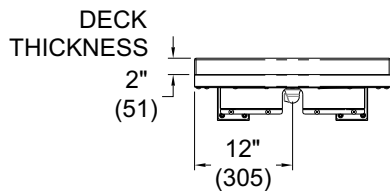

24" Ebb Concept Wall Mounted

PRODUCT Specification . . . The 24" Ebb Concept Console /Table includes a 2" (51mm) thick resin or solid surface deck with an opening to accommodate an under mounted Ebb Basin. The unit is configured for the 3668 Deep Ebb Basin or 3669 Shallow Ebb Basin. All Ebb Basins have a grid strainer with close elbow and 1-1/4" O.D. tailpiece waste connection. The basin is available in a Satin (standard), Mira (high polish), or powdercoat finish. The frame is constructed out of Satin Finish (standard) stainless steel rectangular tubing. The stainless steel frame is also

available in Mira Finish or a Powdercoated Finish. The resin countertop is available in a variety of standard colors. Neo-Metro can also custom color match the resin deck to a Pantone® color or customer color sample. A solid surface counter top is additionally available. Resin. Installation instructions are provided. An under counter LED lighting system is available with resin countertops.

MODEL #9108-WM -MC...3669
with a standard Arm/Carrier and #3669 Shallow Ebb Basin