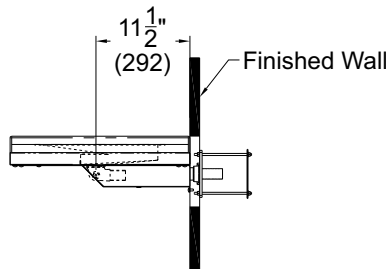

24" Ebb Concept Wall Mounted

PRODUCT Specification . . . The 24" Ebb Concept Console /Table includes a 2" (51mm) thick resin or solid surface deck with an opening to accommodate an under mounted Ebb Basin. The unit is configured for the 3668 Deep Ebb Basin or 3669 Shallow Ebb Basin. All Ebb Basins have a grid strainer with close elbow and 1-1/4" O.D. tailpiece waste connection. The basin is available in a Satin (standard), Mira (high polish), or powdercoat finish. The frame is constructed out of Satin Finish (standard) stainless steel rectangular tubing. The stainless steel frame is also

available in Mira Finish or a Powdercoated Finish. The resin countertop is available in a variety of standard colors. Neo-Metro can also custom color match the resin deck to a Pantone® color or customer color sample. A solid surface counter top is additionally available. Resin. Installation instructions are provided. An under counter LED lighting system is available with resin countertops.

MODEL #9108-WM -MC...3669
with a standard Arm/Carrier and #3669 Shallow Ebb Basin