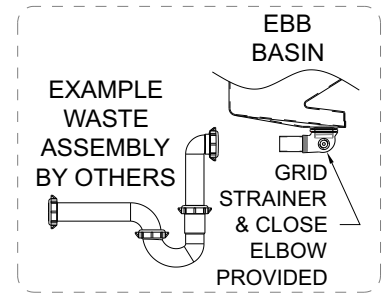

MODEL #9108-WM -MC-FLR...-3669
with a Commercial Floor Mounted Arm/Carrier and #3669 Shallow Ebb Basin

MODEL #9108-WM -MC...-3668
with a standard Arm/Carrier and #3668 Deep Ebb Basin
[NOT ADA COMPLIANT]