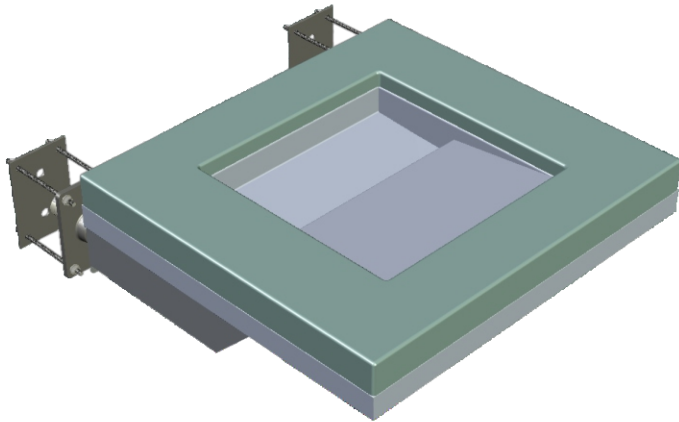

24" Ebb Concept Wall Mounted

U.S. Design Patent D560,784

Model Shown: 9108-WM-MC-S-RDC04-3669-S-LGT-NFD
 24" Ebb Concept Wall Mounted Deck, Standard Wall Arm/Carrier, Satin Finish Frame, Oceana Resin, Satin Finish 14" I.D. Long Shallow Ebb Basin, Undercounter LED Lighting (110V); No Faucet Drilling

- **WALL MOUNTED 24" CAST RESIN DECK MADE EXCLUSIVELY FOR NEO-METRO'S EBB (HIDDEN DRAIN STAINLESS STEEL) BASIN**
- **Stainless Steel Frame Construction in Satin, Mira (High Polish), Black (Gloss or Matte) or White (Gloss or Matte) Powdercoat**
- **Colored Resin Deck - Various colors available; Custom color can be specified**
- **Residential/Light Commercial Mounting Carrier is Supplied (Heavy-Duty Commercial Floor Mounted Carrier is also Available)**
- **Meets ADA Compliancy when 3669 Ebb Basin is Used** 
- **Attractive Under Counter LED Lighting is Available**