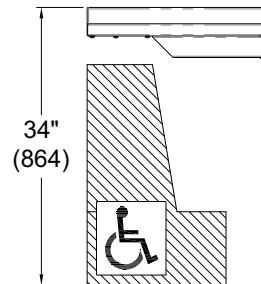

RECOMMENDED HEIGHT

ADA (BARRIER FREE) COMPLIANCE may be achieved on the 9108-WM Wall Mounted Ebb Concept with Ebb Basin 3669 and ADA compliant faucet.

Compliance is subject to the interpretation and requirements of the local code authority. Please check your local ADA requirements.

Neo-Metro assumes no responsibility for use of void or suspended data. All dimensions are nominal and subject to manufacturer change without notice.