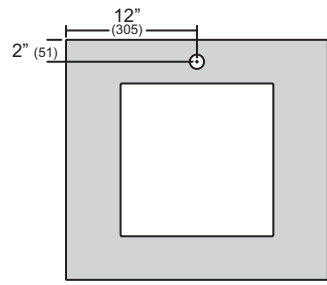

24" Ebb Concept Wall Mounted

D EBB BASIN SELECTION - Required Selection INIT. _____

1. **Deep Ebb Basin**
2. ☐ Satin (standard) -3668
   - ☐ Mira (high polish) -3668-HP
   - ☐ Black Gloss Powdercoat -3668-EG07
   - ☐ White Gloss Powdercoat -3668-EG10
   - ☐ Black Matte Powdercoat -3668-EG22
   - ☐ White Matte Powdercoat -3668-EG26
3. **Shallow Ebb Basin**
4. ☐ Satin (standard) -3669
   - ☐ Mira (high polish) -3669-HP
   - ☐ Black Gloss Powdercoat -3669-EG07
   - ☐ White Gloss Powdercoat -3669-EG10
   - ☐ Black Matte Powdercoat -3669-EG22
   - ☐ White Matte Powdercoat -3669-EG26
5. **Option for Ebb Basin**
6. ☐ Overflow Waste Outlet -OF
7. **Solid Surface Ebb Basin**
8. ☐ 14" x 14" (Blanco) with Integral Overflow -3678-OF

ADA Compliance:
The 9108-WM Ebb Concept Wall Mounted is ADA Compliant when the Shallow Ebb Basin 3669 is used. Other ADA considerations may be required. Please check your local ADA regulations.

E P-TRAP ENCLOSURE - Optional Selection INIT. _____

- ☐ **Trap Enclosure** (Satin Finish) -TE-S
- ☐ **Trap Enclosure** (Mira Finish) -TE-HP
- ☐ **Trap Enclosure** (Black Gloss Powdercoat Finish) -TE-EG07
- ☐ **Trap Enclosure** (White Gloss Powdercoat Finish) -TE-EG10
- ☐ **Trap Enclosure** (Black Matte Powdercoat Finish) -TE-EG22
- ☐ **Trap Enclosure** (White Matte Powdercoat Finish) -TE-EG26

G UNDERCOUNTER LIGHTING INIT. _____

- ☐ **LED Lighting System (110 Volts)** -LGT
- ☐ **LED Lighting System (220 Volts)** -LGT-220V

H FAUCET DRILLING CONFIGURATION INIT. _____

- ☐ **No Faucet Hole** For wall mounted faucet -H0
- ☐ **Single Hole** ø1-5/16" Centered Hole -H1

Customer is required to submit Faucet spec sheet to confirm compatibility with Neo-Metro's Faucet drilling.

Orders will not be processed until specification sheets including faucet drilling worksheets are complete and signed. No cancellations.

Neo-Metro assumes no responsibility for use of void or suspended data. All dimensions are nominal and subject to manufacturer change without notice.

APPROVAL FOR MANUFACTURE

COMPANY: _____

PROJECT NAME: _____

SIGNEE'S NAME WRITTEN CLEARLY: _____

DATE: _____

AUTHORIZED SIGNATURE: _____

WARNING: Cancer and Reproductive Harm - www.P65Warnings.ca.gov

NEO-METRO
15125 Proctor Ave. • City of Industry, CA 91746 USA
PH 800.591.9050 • PH 626.855.4854 • FX 626.937.4725
Neo-Metro is Member of Acorn Engineering's Family of Companies