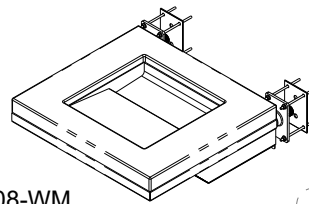

24" Ebb Concept Wall Mounted

PRODUCT Specification . . . The 24" Ebb Concept Console /Table includes a 2" (51mm) thick resin or solid surface deck with an opening to accommodate an under mounted Ebb Basin. The unit is configured for the 3668 Deep Ebb Basin or 3669 Shallow Ebb Basin. All Ebb Basins have a grid strainer with close elbow and 1-1/4" O.D. tailpiece waste connection. The basin is available in a Satin (standard), Mira (high polish), or powdercoat finish. The frame is constructed out of Satin Finish (standard) stainless steel rectangular tubing. The stainless steel frame is also

available in Mira Finish or a Powdercoated Finish. The resin countertop is available in a variety of standard colors. Neo-Metro can also custom color match the resin deck to a Pantone® color or customer color sample. A solid surface counter top is additionally available. Resin. Installation instructions are provided. An under counter LED lighting system is available with resin countertops.

MODEL #9108-WM -MC...3669
with a standard Arm/Carrier and #3669 Shallow Ebb Basin