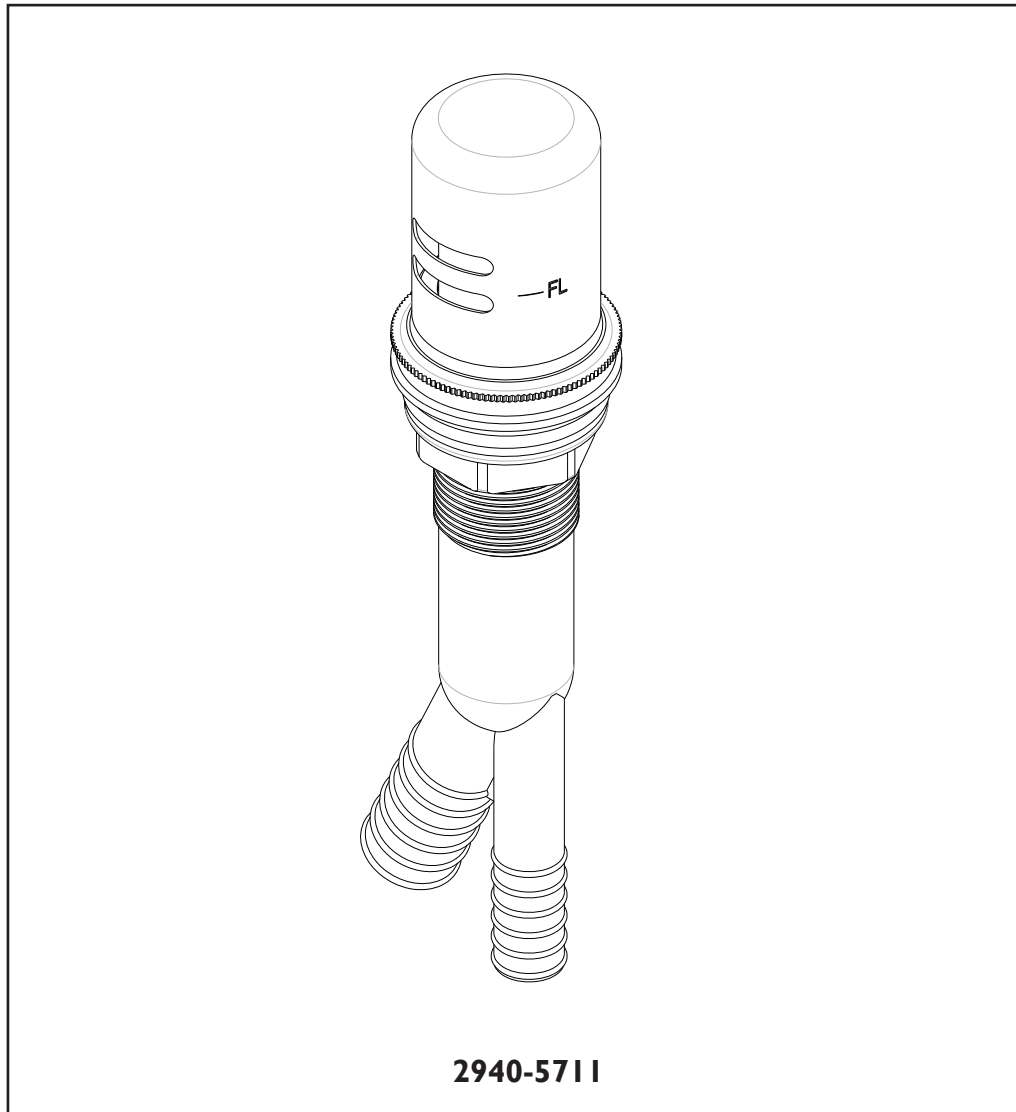

INSTALLATION INSTRUCTIONS AIR GAP KIT

Model No's:

2940-5711, 1030-5711

NEWPORT BRASS®

Flawless Beauty. From Faucet to Finish.™

2001 CARNEGIE AVE, SANTA ANA CA 92705

(949) 417-5207

WWW.NEWPORTBRASS.COM