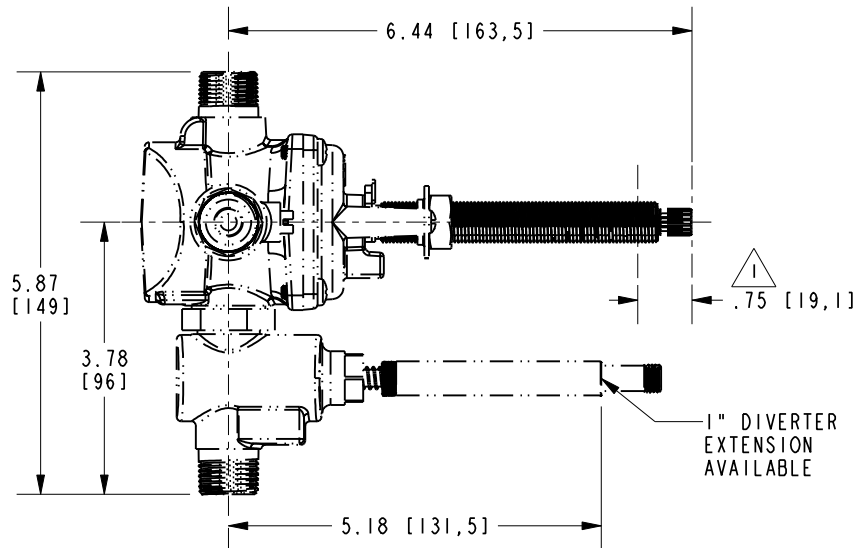

BRASSTECH		2001 E. CARNEGIE AVE. SANTA ANA, CA 92705 (949) 417-5207	
INCORPORATED			
DWG NO.	5-3292BP		REV
			-
SCALE .500	REF. -	SHEET 2 OF 3	

NOTE:

 CUT ALL THREAD 0.75" SHORTER THAN STEM.

BRASSTECH		2001 E. CARNEGIE AVE. SANTA ANA, CA 92705 (949) 417-5207	
INCORPORATED			
DWG NO.	5-3292BP	REV -	
SCALE .375	REF. -	SHEET 3 OF 3	