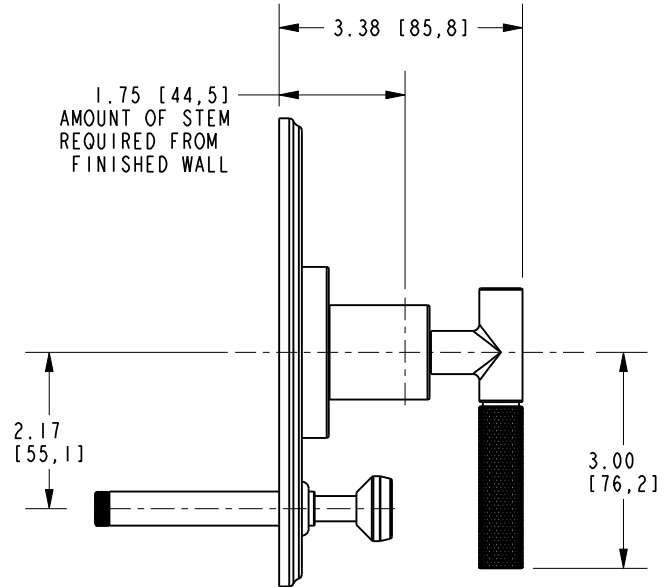

BRASSTECH		2001 E. CARNEGIE AVE. SANTA ANA, CA 92705 (949) 417-5207	
INCORPORATED			
DWG NO.	5-3292BP		REV
			-
SCALE .500	REF. -	SHEET 2 OF 3	

NOTE:

 CUT ALL THREAD 0.75" SHORTER THAN STEM.

BRASSTECH		2001 E. CARNEGIE AVE. SANTA ANA, CA 92705 (949) 417-5207	
INCORPORATED			
DWG NO.	5-3292BP	REV -	
SCALE .375	REF. -	SHEET 3 OF 3	