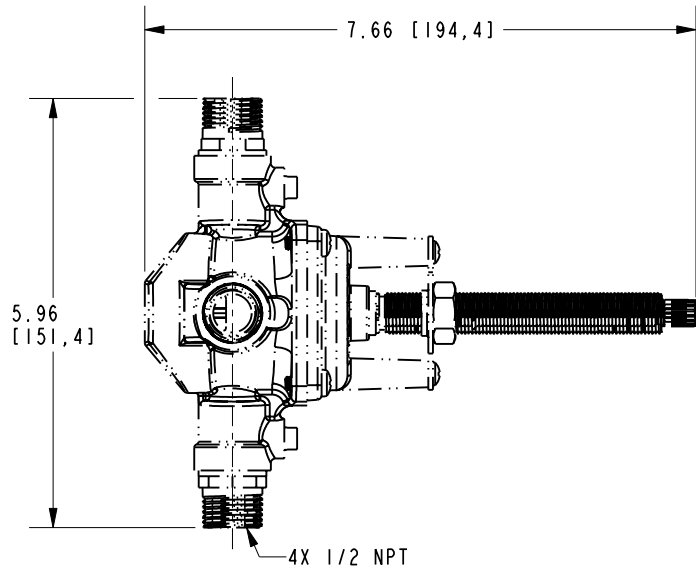

BRASSTECH		2001 E. CARNEGIE AVE. SANTA ANA, CA 92705 (949) 417-5207	
INCORPORATED			
DWG NO.	5-3292BP		REV
			-
SCALE .500	REF. -	SHEET 2 OF 3	

NOTE:

 CUT ALL THREAD 0.75" SHORTER THAN STEM.

BRASSTECH		2001 E. CARNEGIE AVE. SANTA ANA, CA 92705 (949) 417-5207	
INCORPORATED			
DWG NO.	5-3292BP	REV -	
SCALE .375	REF. -	SHEET 3 OF 3	