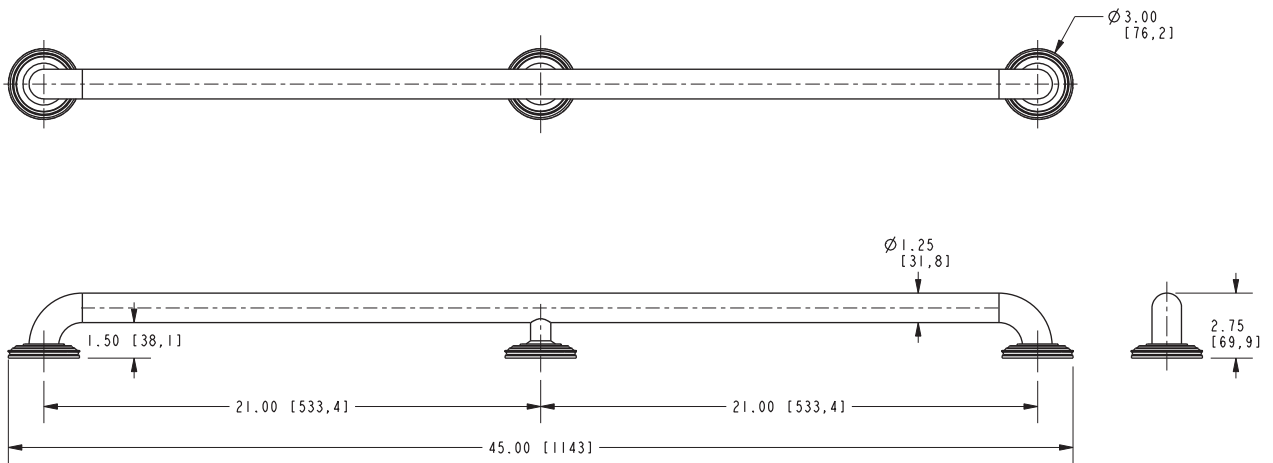

Features

- Solid brass construction
- Three-post design
- Complements Miro product series

Grab Bar (Three Post)
1600-3942

Codes / Standards Compliance

Meets or exceeds the following at date of manufacture:

Specified Model

Model	Description	Colors Finishes
1600-3942	42" Grab Bar	<input type="checkbox"/> 10B <input type="checkbox"/> 15 <input type="checkbox"/> 15S <input type="checkbox"/> 26 <input type="checkbox"/> Other

Product Specification Add "Color / Finish" suffix to Model number, below.

The Grab Bar shall be made of solid brass construction. Grab Bar shall complement Newport Brass Miro product series. Grab Bar shall be Newport Brass Model 1600-3942/_____.

1600-3942

PRODUCT DIMENSIONS *(Units are in inches)*

 MEETS OR EXCEEDS ASTM F446 STANDARDS AND CONFORMS TO ADA GUIDELINES.

Miro Grab Bar (Three Post)
1600-3942