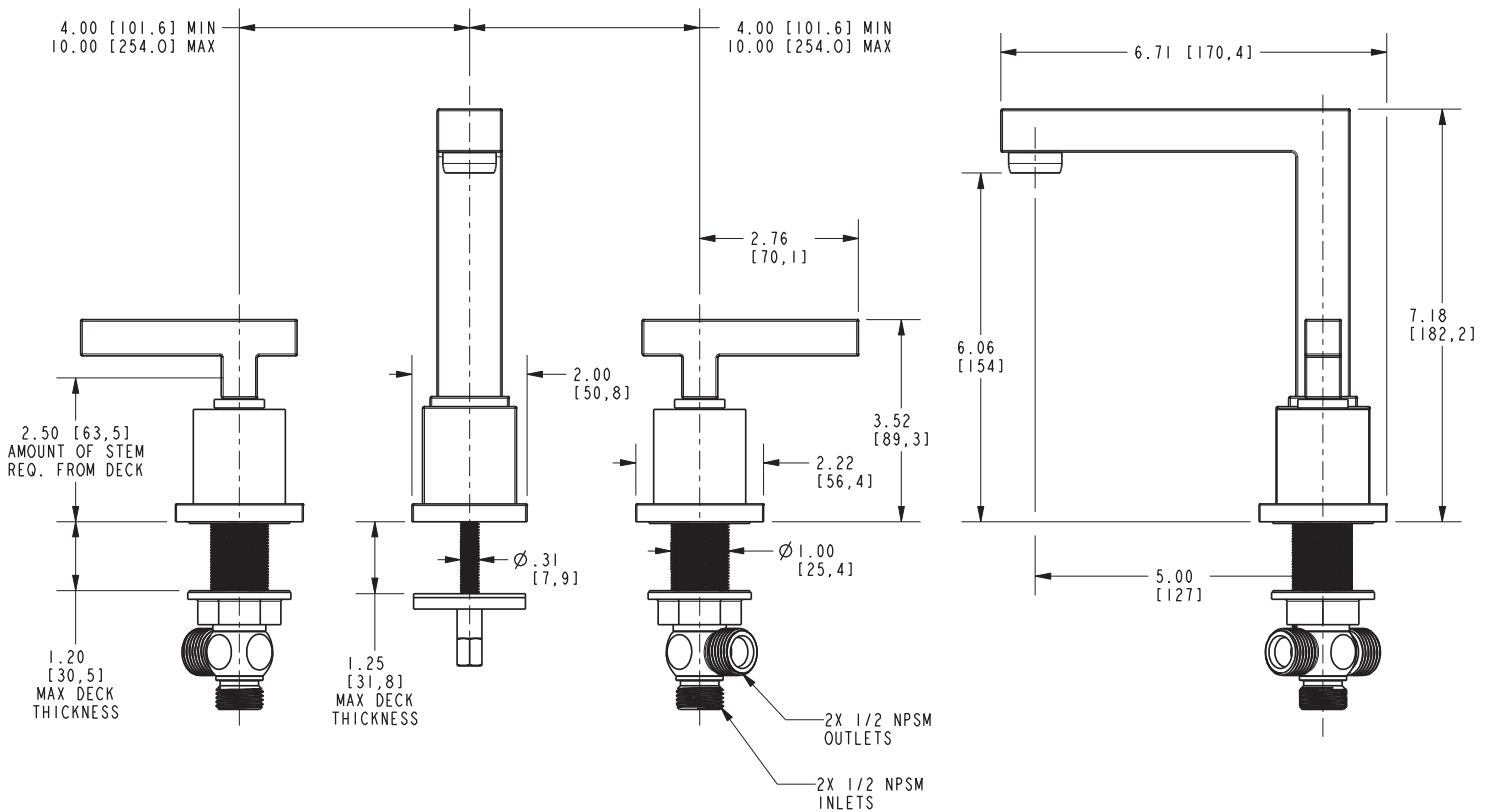

CUBE 2

Features

- Solid brass construction
- Brass valve bodies
- Quarter-turn washerless ceramic disc valve cartridges
- Spout assembly with integral supply hoses
- Pop-up drain with tailpiece
- 6.06" (15.3 cm) spout height at outlet
- 5.00" (12.7 cm) spout reach (c-c)
- For 8" (20.3 cm) centers - Maximum 20" (50.8 cm)
- ADA Compliant
- 1.2 GPM (4.5 LPM) Max

Product Specification Add "Color / Finish" suffix to Model number, below.

The two-handle Widespread Lavatory Faucet shall be made of solid brass construction. Faucet shall incorporate a spout assembly with integral supply hoses and feature brass valve bodies with quarter-turn washerless ceramic disc valve cartridges. Faucet shall have a 1.2 gallon (4.5 liter) per minute maximum flow rate. Product shall be for 8" (20.3 cm) centers - Maximum 20" (50.8 cm). Product shall incorporate a 6.06" (15.3 cm) spout height at outlet and a 5.00" (12.7 cm) spout reach (c-c). Faucet shall include a pop-up drain with tailpiece and incorporate ADA compliant traditional lever handles. Widespread Lavatory Faucet shall be Newport Brass Model 2030/____.

2030

PRODUCT DIMENSIONS *(Units are in inches)*

Product Dimensions are provided for reference only. For specific product installation guidelines, please reference the Installation Instructions of the product being installed.