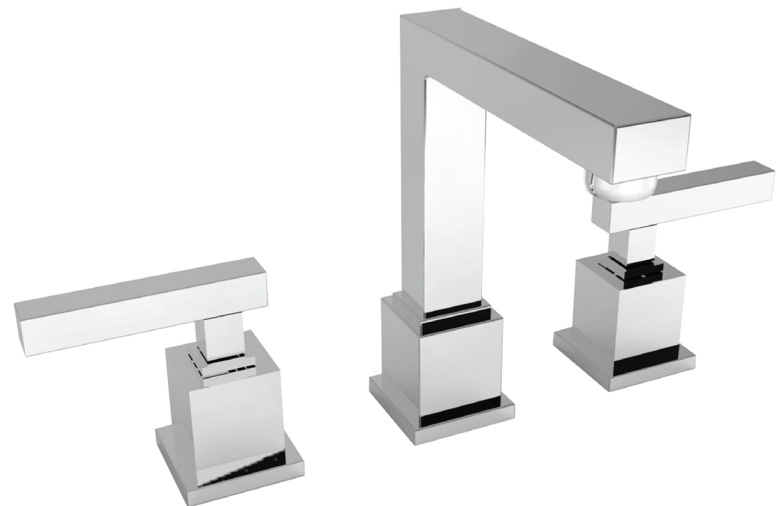

CUBE 2

Features

- Solid brass construction
- Brass valve bodies
- Quarter-turn washerless ceramic disc valve cartridges
- Spout assembly with integral supply hoses
- Pop-up drain with tailpiece
- 6.06" (15.3 cm) spout height at outlet
- 5.00" (12.7 cm) spout reach (c-c)
- For 8" (20.3 cm) centers - Maximum 20" (50.8 cm)
- ADA Compliant
- 1.2 GPM (4.5 LPM) Max

Colors / Finishes

- 10B: Oil Rubbed Bronze
- 15: Polished Nickel
- 15S: Satin Nickel - PVD
- 26: Polished Chrome
- Other: Refer to the Newport Brass catalog for additional color/finish options.

Widespread Lavatory Faucet 2030

Specified Model

Model	Description	Colors Finishes
2030	Widespread Lavatory Faucet	<input type="checkbox"/> 10B <input type="checkbox"/> 15 <input type="checkbox"/> 15S <input type="checkbox"/> 26 <input type="checkbox"/> Other

Product Specification Add "Color / Finish" suffix to Model number, below.

The two-handle Widespread Lavatory Faucet shall be made of solid brass construction. Faucet shall incorporate a spout assembly with integral supply hoses and feature brass valve bodies with quarter-turn washerless ceramic disc valve cartridges. Faucet shall have a 1.2 gallon (4.5 liter) per minute maximum flow rate. Product shall be for 8" (20.3 cm) centers - Maximum 20" (50.8 cm). Product shall incorporate a 6.06" (15.3 cm) spout height at outlet and a 5.00" (12.7 cm) spout reach (c-c). Faucet shall include a pop-up drain with tailpiece and incorporate ADA compliant traditional lever handles. Widespread Lavatory Faucet shall be Newport Brass Model 2030/____.