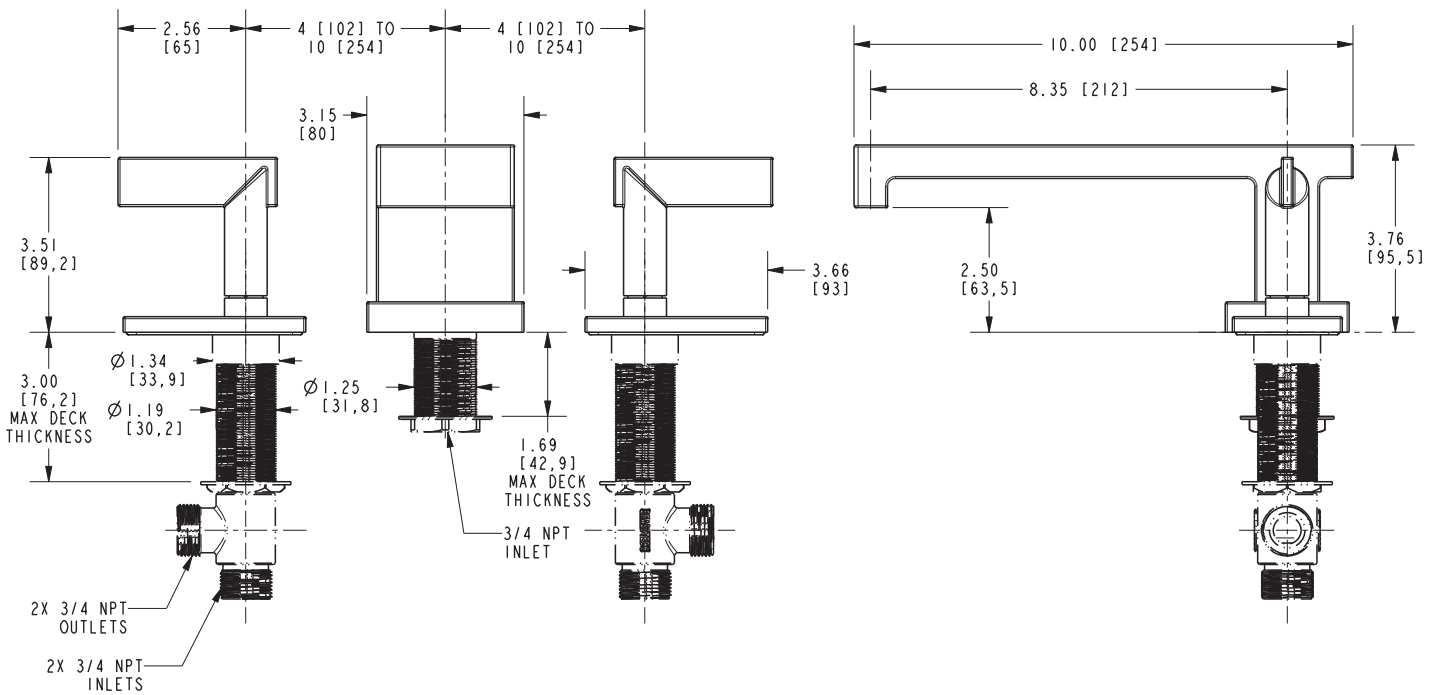

Roman Tub Deck Trim

3-2546

Features

- Solid brass construction
- 2.50" (6.4 cm) spout height at outlet
- 8.35" (21.2 cm) spout reach (c-c)
- Intended for use with Newport Brass rough valve kit (Required Accessory) which incorporates the following:
 - Brass valve bodies and quick-connect spout fitting
 - Quarter-turn washerless ceramic disc 3/4" valve cartridges
- ADA Compliant

Required Accessory

| | |
|--------------------------|---|
| System Element | Deck Tub Valve |
| Description | 2-Valve Assembly With Quick Connect Spout Adapter |
| Inlet/Outlet Size | 3/4" |
| Part Number | 1-665 |
| Image | |

Product Specification Add "Color / Finish" suffix to Model number, below.

The Roman Tub Deck Trim shall be made of solid brass construction. Roman Tub Deck Trim shall incorporate lever handles. Product shall incorporate a 2.61" (6.6 cm) spout height at outlet and a 9.50" (24.1 cm) spout reach (c-c). Rough valve kit shall incorporate brass valve bodies with quarter-turn washerless ceramic disc 3/4" valve cartridges and a spout nipple. Roman Tub Deck Trim shall be Newport Brass Model 3-3146/____ and Newport Brass rough valve kit shall be 1-665.

3-2546

PRODUCT DIMENSIONS *(Units are in inches)*

Metro Roman Tub Deck Trim 3-2546